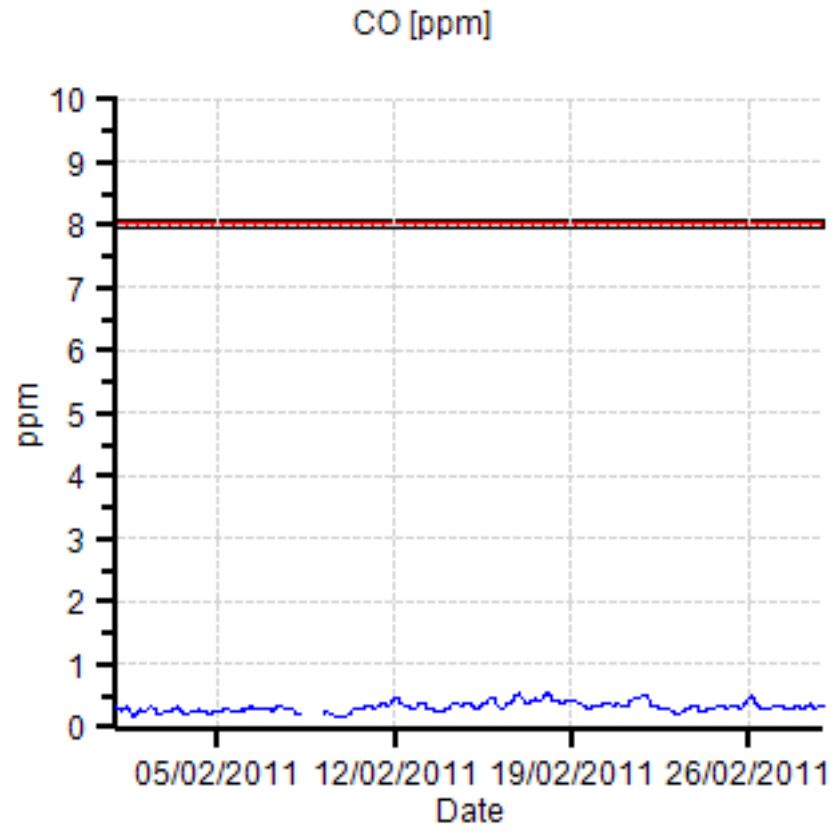

Ambient Air Quality Monitoring Data Report – February 2011

1. Hawthorne St (Southern Low Level) - Maximum Values for February 2011

Parameter	Goal	Averaging Period	Maximum value	Wind Direction	Date & Time
NO2	120 ppb	1 hour	27.78 ppb	183°	21/02/2011 19:00
CO	8 ppm	8 hour	0.59 ppm	153°	18/02/2011 02:00
PM2.5_MC	25 $\mu\text{g}/\text{m}^3$	24 hours	5.97 $\mu\text{g}/\text{m}^3$	183°	21/02/2011 00:00
PM10	50 $\mu\text{g}/\text{m}^3$	24 hours	9.48 $\mu\text{g}/\text{m}^3$	183°	21/02/2011 00:00

Notes: Exceedances – Nil

**Ambient Air Quality Monitoring Data
Report – February 2011**

2. Landcentre (Southern High Level) – Maximum Values for February 2011

Parameter	Goal	Averaging Period	Maximum value	Wind Direction	Date & Time
NO2	120 ppb	1 hour	24.91 ppb	189°	21/02/2011 16:00
CO	8 ppm	8 hour	0.61 ppm	197°	01/02/2011 00:40
PM2.5_MC	25 µg/m ³	24 hours	6.46 µg/m ³	172°	21/02/2011 00:00
PM10	50 µg/m ³	24 hours	14.21 µg/m ³	173°	22/02/2011 00:00

Notes: Exceedances – Nil

**Ambient Air Quality Monitoring Data
Report – February 2011**

3. Northey St (Northern Low Level)– Maximum Values for February 2011

Parameter	Goal	Averaging Period	Maximum value	Wind Direction	Date & Time
NO2	120 ppb	1 hour	20.44 ppb	114°	08/02/2011 18:00
CO	8 ppm	8 hour	0.57 ppm	194°	18/02/2011 02:25
PM2.5_MC	25 µg/m ³	24 hours		Instrument Fault	
PM10	50 µg/m ³	24 hours		Instrument Fault	

Notes: Exceedances – Nil

Royal Brisbane Hospital (Northern High Level) – Maximum Values for February 2011

Parameter	Goal	Averaging Period	Maximum value	Wind Direction	Date & Time
NO2	120 ppb	1 hour	19.68 ppb	177°	21/02/2011 08:00
CO	8 ppm	8 hour	0.62 ppm	215°	1/02/2011 12:00
PM2.5_MC	25 µg/m ³	24 hours	6.99 µg/m ³	161°	21/02/2011 12:00
PM10	50 µg/m ³	24 hours	15.76 µg/m ³	161°	21/02/2011 12:00