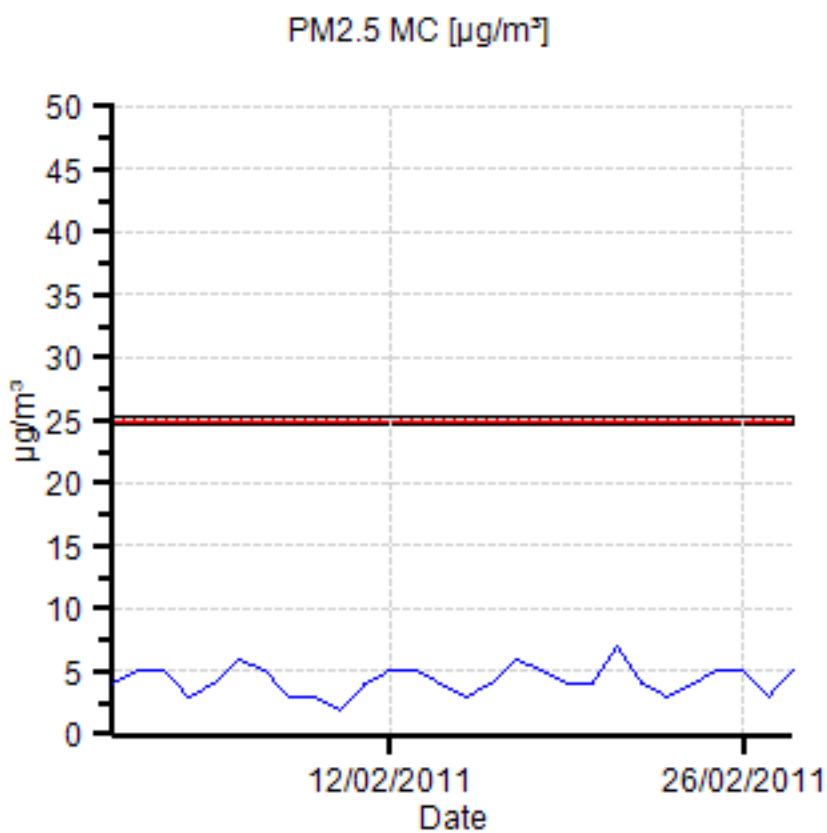

Ambient Air Quality Monitoring Data Report – February 2011

1. Hawthorne St (Southern Low Level) - Maximum Values for February 2011

Parameter	Goal	Averaging Period	Maximum value	Wind Direction	Date & Time
NO2	120 ppb	1 hour	27.78 ppb	183°	21/02/2011 19:00
CO	8 ppm	8 hour	0.59 ppm	153°	18/02/2011 02:00
PM2.5_MC	25 $\mu\text{g}/\text{m}^3$	24 hours	5.97 $\mu\text{g}/\text{m}^3$	183°	21/02/2011 00:00
PM10	50 $\mu\text{g}/\text{m}^3$	24 hours	9.48 $\mu\text{g}/\text{m}^3$	183°	21/02/2011 00:00

Notes: Exceedances – Nil

**Ambient Air Quality Monitoring Data
Report – February 2011**

2. Landcentre (Southern High Level) – Maximum Values for February 2011

Parameter	Goal	Averaging Period	Maximum value	Wind Direction	Date & Time
NO2	120 ppb	1 hour	24.91 ppb	189°	21/02/2011 16:00
CO	8 ppm	8 hour	0.61 ppm	197°	01/02/2011 00:40
PM2.5_MC	25 µg/m ³	24 hours	6.46 µg/m ³	172°	21/02/2011 00:00
PM10	50 µg/m ³	24 hours	14.21 µg/m ³	173°	22/02/2011 00:00

Notes: Exceedances – Nil

**Ambient Air Quality Monitoring Data
Report – February 2011**

3. Northey St (Northern Low Level)– Maximum Values for February 2011

Parameter	Goal	Averaging Period	Maximum value	Wind Direction	Date & Time
NO2	120 ppb	1 hour	20.44 ppb	114°	08/02/2011 18:00
CO	8 ppm	8 hour	0.57 ppm	194°	18/02/2011 02:25
PM2.5_MC	25 µg/m ³	24 hours		Instrument Fault	
PM10	50 µg/m ³	24 hours		Instrument Fault	

Notes: Exceedances – Nil

Royal Brisbane Hospital (Northern High Level) – Maximum Values for February 2011

Parameter	Goal	Averaging Period	Maximum value	Wind Direction	Date & Time
NO2	120 ppb	1 hour	19.68 ppb	177°	21/02/2011 08:00
CO	8 ppm	8 hour	0.62 ppm	215°	1/02/2011 12:00
PM2.5_MC	25 µg/m ³	24 hours	6.99 µg/m ³	161°	21/02/2011 12:00
PM10	50 µg/m ³	24 hours	15.76 µg/m ³	161°	21/02/2011 12:00