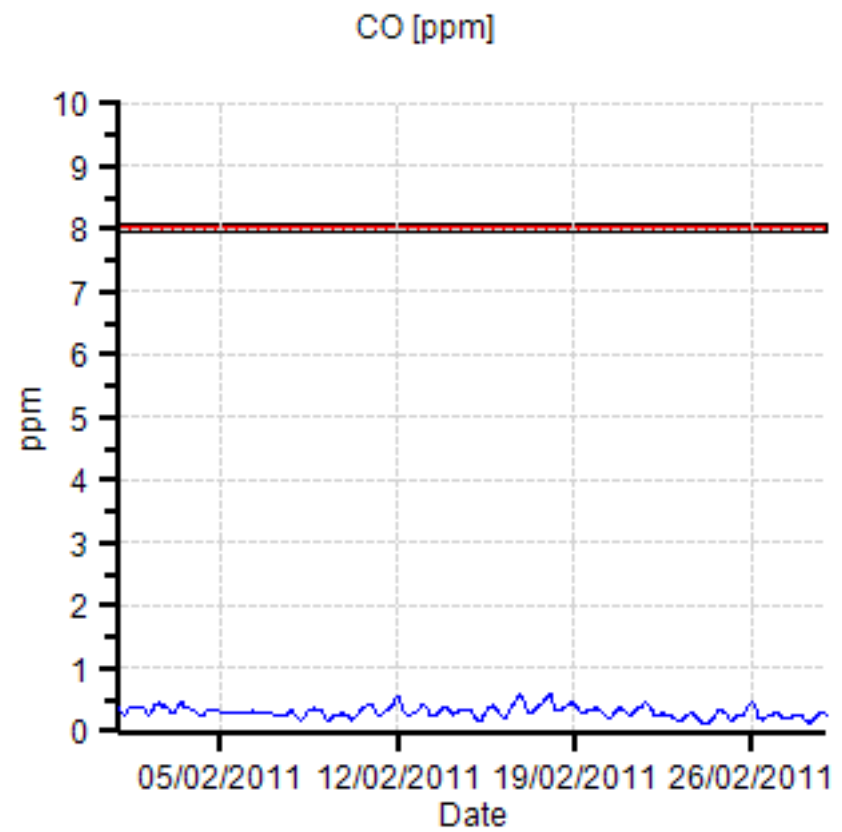

Ambient Air Quality Monitoring Data Report – February 2011

1. Hawthorne St (Southern Low Level) - Maximum Values for February 2011

Parameter	Goal	Averaging Period	Maximum value	Wind Direction	Date & Time
NO2	120 ppb	1 hour	27.78 ppb	183°	21/02/2011 19:00
CO	8 ppm	8 hour	0.59 ppm	153°	18/02/2011 02:00
PM2.5_MC	25 $\mu\text{g}/\text{m}^3$	24 hours	5.97 $\mu\text{g}/\text{m}^3$	183°	21/02/2011 00:00
PM10	50 $\mu\text{g}/\text{m}^3$	24 hours	9.48 $\mu\text{g}/\text{m}^3$	183°	21/02/2011 00:00

Notes: Exceedances – Nil

**Ambient Air Quality Monitoring Data
Report – February 2011**

2. Landcentre (Southern High Level) – Maximum Values for February 2011

Parameter	Goal	Averaging Period	Maximum value	Wind Direction	Date & Time
NO2	120 ppb	1 hour	24.91 ppb	189°	21/02/2011 16:00
CO	8 ppm	8 hour	0.61 ppm	197°	01/02/2011 00:40
PM2.5_MC	25 µg/m ³	24 hours	6.46 µg/m ³	172°	21/02/2011 00:00
PM10	50 µg/m ³	24 hours	14.21 µg/m ³	173°	22/02/2011 00:00

Notes: Exceedances – Nil

**Ambient Air Quality Monitoring Data
Report – February 2011**

3. Northey St (Northern Low Level)– Maximum Values for February 2011

Parameter	Goal	Averaging Period	Maximum value	Wind Direction	Date & Time
NO2	120 ppb	1 hour	20.44 ppb	114°	08/02/2011 18:00
CO	8 ppm	8 hour	0.57 ppm	194°	18/02/2011 02:25
PM2.5_MC	25 µg/m ³	24 hours		Instrument Fault	
PM10	50 µg/m ³	24 hours		Instrument Fault	

Notes: Exceedances – Nil

Royal Brisbane Hospital (Northern High Level) – Maximum Values for February 2011

Parameter	Goal	Averaging Period	Maximum value	Wind Direction	Date & Time
NO2	120 ppb	1 hour	19.68 ppb	177°	21/02/2011 08:00
CO	8 ppm	8 hour	0.62 ppm	215°	1/02/2011 12:00
PM2.5_MC	25 µg/m ³	24 hours	6.99 µg/m ³	161°	21/02/2011 12:00
PM10	50 µg/m ³	24 hours	15.76 µg/m ³	161°	21/02/2011 12:00