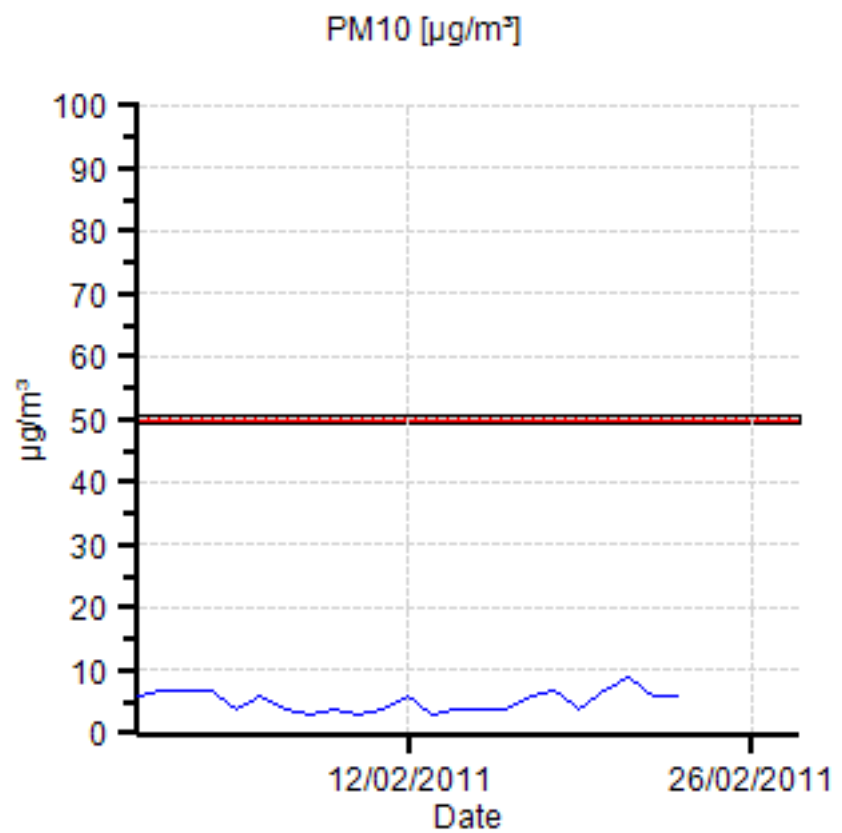

Ambient Air Quality Monitoring Data Report – February 2011

1. Hawthorne St (Southern Low Level) - Maximum Values for February 2011

Parameter	Goal	Averaging Period	Maximum value	Wind Direction	Date & Time
NO2	120 ppb	1 hour	27.78 ppb	183°	21/02/2011 19:00
CO	8 ppm	8 hour	0.59 ppm	153°	18/02/2011 02:00
PM2.5_MC	25 $\mu\text{g}/\text{m}^3$	24 hours	5.97 $\mu\text{g}/\text{m}^3$	183°	21/02/2011 00:00
PM10	50 $\mu\text{g}/\text{m}^3$	24 hours	9.48 $\mu\text{g}/\text{m}^3$	183°	21/02/2011 00:00

Notes: Exceedances – Nil

**Ambient Air Quality Monitoring Data
Report – February 2011**

2. Landcentre (Southern High Level) – Maximum Values for February 2011

Parameter	Goal	Averaging Period	Maximum value	Wind Direction	Date & Time
NO2	120 ppb	1 hour	24.91 ppb	189°	21/02/2011 16:00
CO	8 ppm	8 hour	0.61 ppm	197°	01/02/2011 00:40
PM2.5_MC	25 µg/m ³	24 hours	6.46 µg/m ³	172°	21/02/2011 00:00
PM10	50 µg/m ³	24 hours	14.21 µg/m ³	173°	22/02/2011 00:00

Notes: Exceedances – Nil

**Ambient Air Quality Monitoring Data
Report – February 2011**

3. Northey St (Northern Low Level)– Maximum Values for February 2011

Parameter	Goal	Averaging Period	Maximum value	Wind Direction	Date & Time
NO2	120 ppb	1 hour	20.44 ppb	114°	08/02/2011 18:00
CO	8 ppm	8 hour	0.57 ppm	194°	18/02/2011 02:25
PM2.5_MC	25 µg/m ³	24 hours		Instrument Fault	
PM10	50 µg/m ³	24 hours		Instrument Fault	

Notes: Exceedances – Nil

Royal Brisbane Hospital (Northern High Level) – Maximum Values for February 2011

Parameter	Goal	Averaging Period	Maximum value	Wind Direction	Date & Time
NO2	120 ppb	1 hour	19.68 ppb	177°	21/02/2011 08:00
CO	8 ppm	8 hour	0.62 ppm	215°	1/02/2011 12:00
PM2.5_MC	25 µg/m ³	24 hours	6.99 µg/m ³	161°	21/02/2011 12:00
PM10	50 µg/m ³	24 hours	15.76 µg/m ³	161°	21/02/2011 12:00