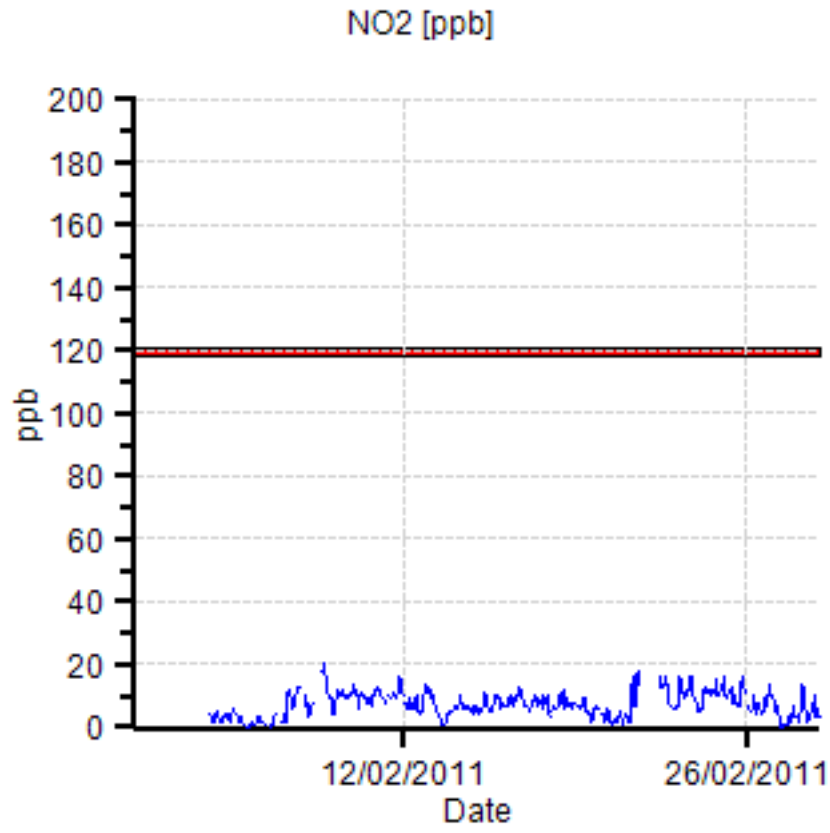

Ambient Air Quality Monitoring Data Report – February 2011

1. Hawthorne St (Southern Low Level) - Maximum Values for February 2011

Parameter	Goal	Averaging Period	Maximum value	Wind Direction	Date & Time
NO2	120 ppb	1 hour	27.78 ppb	183°	21/02/2011 19:00
CO	8 ppm	8 hour	0.59 ppm	153°	18/02/2011 02:00
PM2.5_MC	25 $\mu\text{g}/\text{m}^3$	24 hours	5.97 $\mu\text{g}/\text{m}^3$	183°	21/02/2011 00:00
PM10	50 $\mu\text{g}/\text{m}^3$	24 hours	9.48 $\mu\text{g}/\text{m}^3$	183°	21/02/2011 00:00

Notes: Exceedances – Nil

**Ambient Air Quality Monitoring Data
Report – February 2011**

2. Landcentre (Southern High Level) – Maximum Values for February 2011

Parameter	Goal	Averaging Period	Maximum value	Wind Direction	Date & Time
NO2	120 ppb	1 hour	24.91 ppb	189°	21/02/2011 16:00
CO	8 ppm	8 hour	0.61 ppm	197°	01/02/2011 00:40
PM2.5_MC	25 µg/m ³	24 hours	6.46 µg/m ³	172°	21/02/2011 00:00
PM10	50 µg/m ³	24 hours	14.21 µg/m ³	173°	22/02/2011 00:00

Notes: Exceedances – Nil

**Ambient Air Quality Monitoring Data
Report – February 2011**

3. Northey St (Northern Low Level)– Maximum Values for February 2011

Parameter	Goal	Averaging Period	Maximum value	Wind Direction	Date & Time
NO2	120 ppb	1 hour	20.44 ppb	114°	08/02/2011 18:00
CO	8 ppm	8 hour	0.57 ppm	194°	18/02/2011 02:25
PM2.5_MC	25 µg/m ³	24 hours		Instrument Fault	
PM10	50 µg/m ³	24 hours		Instrument Fault	

Notes: Exceedances – Nil

Royal Brisbane Hospital (Northern High Level) – Maximum Values for February 2011

Parameter	Goal	Averaging Period	Maximum value	Wind Direction	Date & Time
NO2	120 ppb	1 hour	19.68 ppb	177°	21/02/2011 08:00
CO	8 ppm	8 hour	0.62 ppm	215°	1/02/2011 12:00
PM2.5_MC	25 µg/m ³	24 hours	6.99 µg/m ³	161°	21/02/2011 12:00
PM10	50 µg/m ³	24 hours	15.76 µg/m ³	161°	21/02/2011 12:00