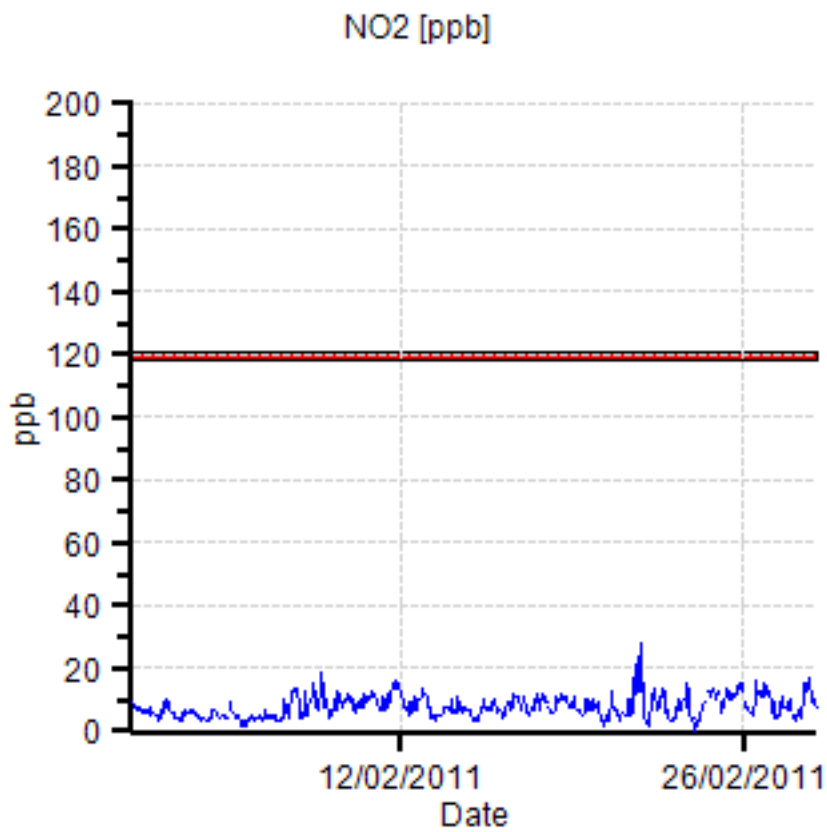

Ambient Air Quality Monitoring Data Report – February 2011

1. Hawthorne St (Southern Low Level) - Maximum Values for February 2011

Parameter	Goal	Averaging Period	Maximum value	Wind Direction	Date & Time
NO2	120 ppb	1 hour	27.78 ppb	183°	21/02/2011 19:00
CO	8 ppm	8 hour	0.59 ppm	153°	18/02/2011 02:00
PM2.5_MC	25 $\mu\text{g}/\text{m}^3$	24 hours	5.97 $\mu\text{g}/\text{m}^3$	183°	21/02/2011 00:00
PM10	50 $\mu\text{g}/\text{m}^3$	24 hours	9.48 $\mu\text{g}/\text{m}^3$	183°	21/02/2011 00:00

Notes: Exceedances – Nil

**Ambient Air Quality Monitoring Data
Report – February 2011**

2. Landcentre (Southern High Level) – Maximum Values for February 2011

Parameter	Goal	Averaging Period	Maximum value	Wind Direction	Date & Time
NO2	120 ppb	1 hour	24.91 ppb	189°	21/02/2011 16:00
CO	8 ppm	8 hour	0.61 ppm	197°	01/02/2011 00:40
PM2.5_MC	25 µg/m ³	24 hours	6.46 µg/m ³	172°	21/02/2011 00:00
PM10	50 µg/m ³	24 hours	14.21 µg/m ³	173°	22/02/2011 00:00

Notes: Exceedances – Nil

**Ambient Air Quality Monitoring Data
Report – February 2011**

3. Northey St (Northern Low Level)– Maximum Values for February 2011

Parameter	Goal	Averaging Period	Maximum value	Wind Direction	Date & Time
NO2	120 ppb	1 hour	20.44 ppb	114°	08/02/2011 18:00
CO	8 ppm	8 hour	0.57 ppm	194°	18/02/2011 02:25
PM2.5_MC	25 µg/m ³	24 hours		Instrument Fault	
PM10	50 µg/m ³	24 hours		Instrument Fault	

Notes: Exceedances – Nil

Royal Brisbane Hospital (Northern High Level) – Maximum Values for February 2011

Parameter	Goal	Averaging Period	Maximum value	Wind Direction	Date & Time
NO2	120 ppb	1 hour	19.68 ppb	177°	21/02/2011 08:00
CO	8 ppm	8 hour	0.62 ppm	215°	1/02/2011 12:00
PM2.5_MC	25 µg/m ³	24 hours	6.99 µg/m ³	161°	21/02/2011 12:00
PM10	50 µg/m ³	24 hours	15.76 µg/m ³	161°	21/02/2011 12:00