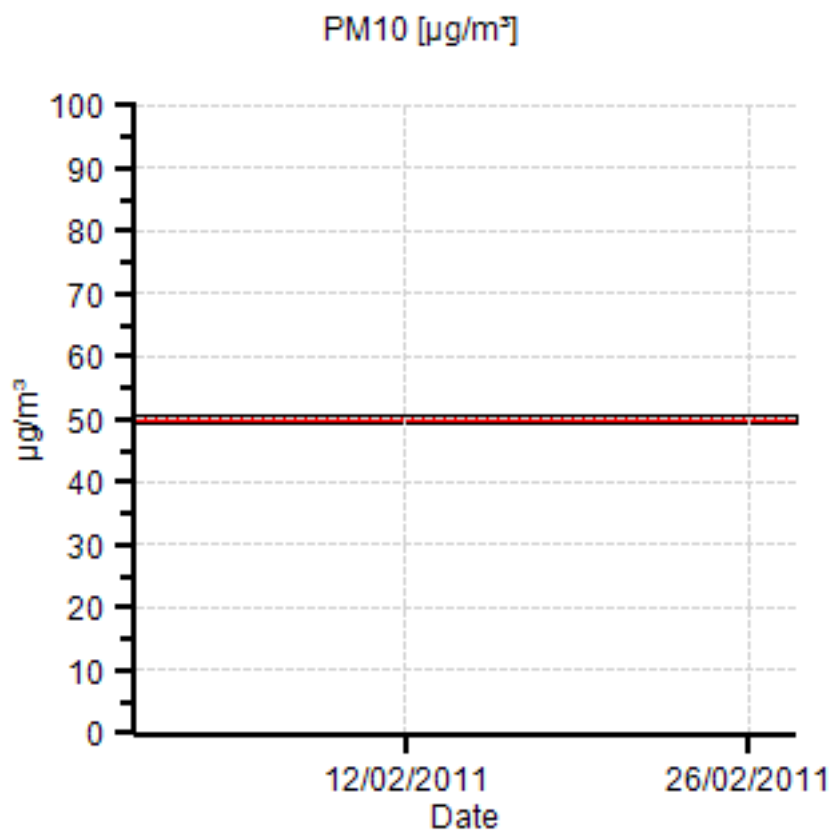

Ambient Air Quality Monitoring Data Report – February 2011

1. Hawthorne St (Southern Low Level) - Maximum Values for February 2011

Parameter	Goal	Averaging Period	Maximum value	Wind Direction	Date & Time
NO2	120 ppb	1 hour	27.78 ppb	183°	21/02/2011 19:00
CO	8 ppm	8 hour	0.59 ppm	153°	18/02/2011 02:00
PM2.5_MC	25 $\mu\text{g}/\text{m}^3$	24 hours	5.97 $\mu\text{g}/\text{m}^3$	183°	21/02/2011 00:00
PM10	50 $\mu\text{g}/\text{m}^3$	24 hours	9.48 $\mu\text{g}/\text{m}^3$	183°	21/02/2011 00:00

Notes: Exceedances – Nil

**Ambient Air Quality Monitoring Data
Report – February 2011**

2. Landcentre (Southern High Level) – Maximum Values for February 2011

Parameter	Goal	Averaging Period	Maximum value	Wind Direction	Date & Time
NO2	120 ppb	1 hour	24.91 ppb	189°	21/02/2011 16:00
CO	8 ppm	8 hour	0.61 ppm	197°	01/02/2011 00:40
PM2.5_MC	25 µg/m ³	24 hours	6.46 µg/m ³	172°	21/02/2011 00:00
PM10	50 µg/m ³	24 hours	14.21 µg/m ³	173°	22/02/2011 00:00

Notes: Exceedances – Nil

**Ambient Air Quality Monitoring Data
Report – February 2011**

3. Northey St (Northern Low Level)– Maximum Values for February 2011

Parameter	Goal	Averaging Period	Maximum value	Wind Direction	Date & Time
NO2	120 ppb	1 hour	20.44 ppb	114°	08/02/2011 18:00
CO	8 ppm	8 hour	0.57 ppm	194°	18/02/2011 02:25
PM2.5_MC	25 µg/m ³	24 hours		Instrument Fault	
PM10	50 µg/m ³	24 hours		Instrument Fault	

Notes: Exceedances – Nil

Royal Brisbane Hospital (Northern High Level) – Maximum Values for February 2011

Parameter	Goal	Averaging Period	Maximum value	Wind Direction	Date & Time
NO2	120 ppb	1 hour	19.68 ppb	177°	21/02/2011 08:00
CO	8 ppm	8 hour	0.62 ppm	215°	1/02/2011 12:00
PM2.5_MC	25 µg/m ³	24 hours	6.99 µg/m ³	161°	21/02/2011 12:00
PM10	50 µg/m ³	24 hours	15.76 µg/m ³	161°	21/02/2011 12:00