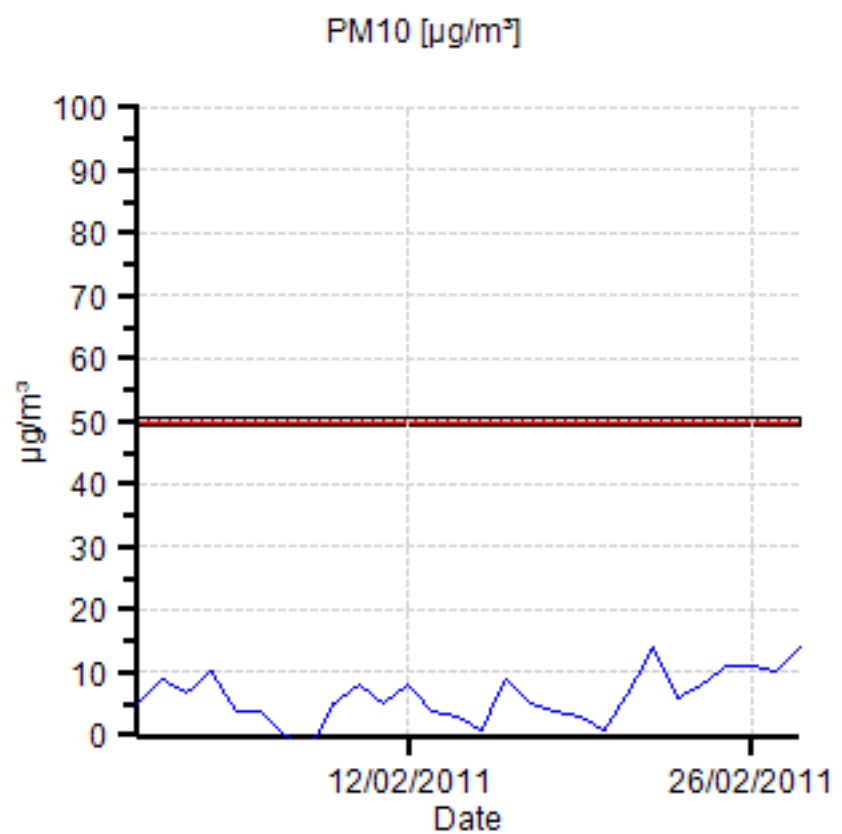

Ambient Air Quality Monitoring Data Report – February 2011

1. Hawthorne St (Southern Low Level) - Maximum Values for February 2011

Parameter	Goal	Averaging Period	Maximum value	Wind Direction	Date & Time
NO2	120 ppb	1 hour	27.78 ppb	183°	21/02/2011 19:00
CO	8 ppm	8 hour	0.59 ppm	153°	18/02/2011 02:00
PM2.5_MC	25 $\mu\text{g}/\text{m}^3$	24 hours	5.97 $\mu\text{g}/\text{m}^3$	183°	21/02/2011 00:00
PM10	50 $\mu\text{g}/\text{m}^3$	24 hours	9.48 $\mu\text{g}/\text{m}^3$	183°	21/02/2011 00:00

Notes: Exceedances – Nil

**Ambient Air Quality Monitoring Data
Report – February 2011**

2. Landcentre (Southern High Level) – Maximum Values for February 2011

Parameter	Goal	Averaging Period	Maximum value	Wind Direction	Date & Time
NO2	120 ppb	1 hour	24.91 ppb	189°	21/02/2011 16:00
CO	8 ppm	8 hour	0.61 ppm	197°	01/02/2011 00:40
PM2.5_MC	25 µg/m ³	24 hours	6.46 µg/m ³	172°	21/02/2011 00:00
PM10	50 µg/m ³	24 hours	14.21 µg/m ³	173°	22/02/2011 00:00

Notes: Exceedances – Nil

**Ambient Air Quality Monitoring Data
Report – February 2011**

3. Northey St (Northern Low Level)– Maximum Values for February 2011

Parameter	Goal	Averaging Period	Maximum value	Wind Direction	Date & Time
NO2	120 ppb	1 hour	20.44 ppb	114°	08/02/2011 18:00
CO	8 ppm	8 hour	0.57 ppm	194°	18/02/2011 02:25
PM2.5_MC	25 µg/m ³	24 hours		Instrument Fault	
PM10	50 µg/m ³	24 hours		Instrument Fault	

Notes: Exceedances – Nil

Royal Brisbane Hospital (Northern High Level) – Maximum Values for February 2011

Parameter	Goal	Averaging Period	Maximum value	Wind Direction	Date & Time
NO2	120 ppb	1 hour	19.68 ppb	177°	21/02/2011 08:00
CO	8 ppm	8 hour	0.62 ppm	215°	1/02/2011 12:00
PM2.5_MC	25 µg/m ³	24 hours	6.99 µg/m ³	161°	21/02/2011 12:00
PM10	50 µg/m ³	24 hours	15.76 µg/m ³	161°	21/02/2011 12:00