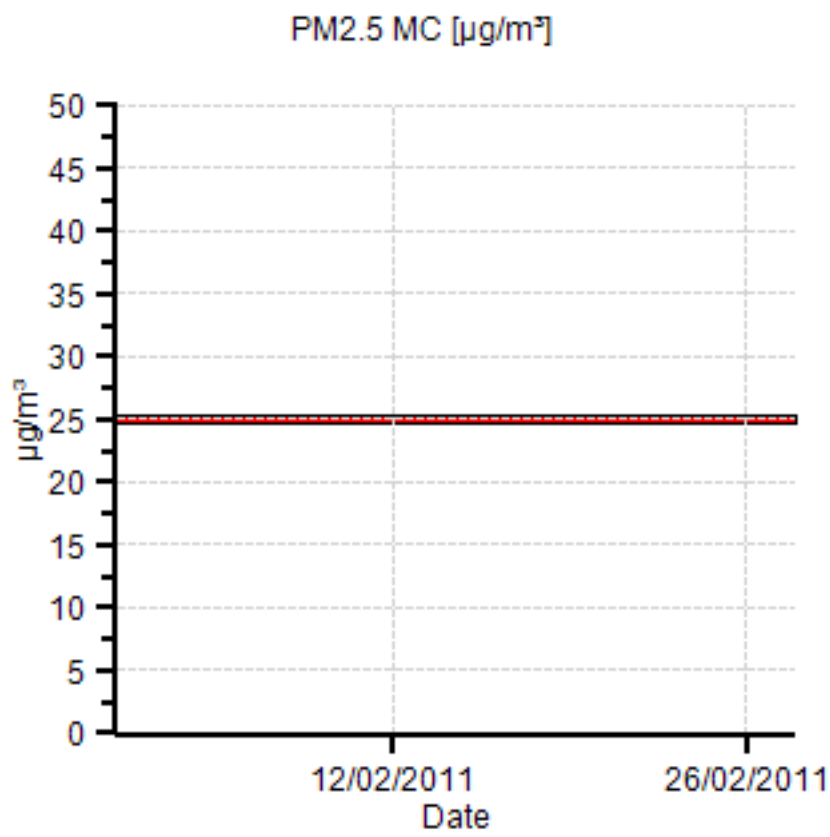

Ambient Air Quality Monitoring Data Report – February 2011

1. Hawthorne St (Southern Low Level) - Maximum Values for February 2011

Parameter	Goal	Averaging Period	Maximum value	Wind Direction	Date & Time
NO2	120 ppb	1 hour	27.78 ppb	183°	21/02/2011 19:00
CO	8 ppm	8 hour	0.59 ppm	153°	18/02/2011 02:00
PM2.5_MC	25 $\mu\text{g}/\text{m}^3$	24 hours	5.97 $\mu\text{g}/\text{m}^3$	183°	21/02/2011 00:00
PM10	50 $\mu\text{g}/\text{m}^3$	24 hours	9.48 $\mu\text{g}/\text{m}^3$	183°	21/02/2011 00:00

Notes: Exceedances – Nil

**Ambient Air Quality Monitoring Data
Report – February 2011**

2. Landcentre (Southern High Level) – Maximum Values for February 2011

Parameter	Goal	Averaging Period	Maximum value	Wind Direction	Date & Time
NO2	120 ppb	1 hour	24.91 ppb	189°	21/02/2011 16:00
CO	8 ppm	8 hour	0.61 ppm	197°	01/02/2011 00:40
PM2.5_MC	25 µg/m ³	24 hours	6.46 µg/m ³	172°	21/02/2011 00:00
PM10	50 µg/m ³	24 hours	14.21 µg/m ³	173°	22/02/2011 00:00

Notes: Exceedances – Nil

**Ambient Air Quality Monitoring Data
Report – February 2011**

3. Northey St (Northern Low Level)– Maximum Values for February 2011

Parameter	Goal	Averaging Period	Maximum value	Wind Direction	Date & Time
NO2	120 ppb	1 hour	20.44 ppb	114°	08/02/2011 18:00
CO	8 ppm	8 hour	0.57 ppm	194°	18/02/2011 02:25
PM2.5_MC	25 µg/m ³	24 hours		Instrument Fault	
PM10	50 µg/m ³	24 hours		Instrument Fault	

Notes: Exceedances – Nil

Royal Brisbane Hospital (Northern High Level) – Maximum Values for February 2011

Parameter	Goal	Averaging Period	Maximum value	Wind Direction	Date & Time
NO2	120 ppb	1 hour	19.68 ppb	177°	21/02/2011 08:00
CO	8 ppm	8 hour	0.62 ppm	215°	1/02/2011 12:00
PM2.5_MC	25 µg/m ³	24 hours	6.99 µg/m ³	161°	21/02/2011 12:00
PM10	50 µg/m ³	24 hours	15.76 µg/m ³	161°	21/02/2011 12:00