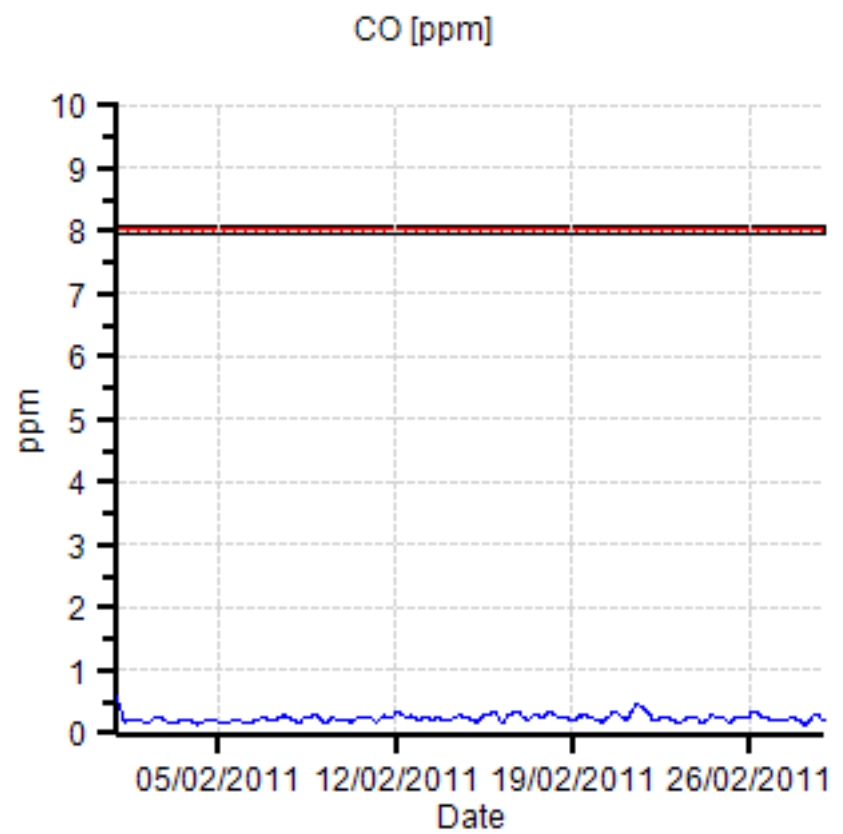

Ambient Air Quality Monitoring Data Report – February 2011

1. Hawthorne St (Southern Low Level) - Maximum Values for February 2011

Parameter	Goal	Averaging Period	Maximum value	Wind Direction	Date & Time
NO2	120 ppb	1 hour	27.78 ppb	183°	21/02/2011 19:00
CO	8 ppm	8 hour	0.59 ppm	153°	18/02/2011 02:00
PM2.5_MC	25 $\mu\text{g}/\text{m}^3$	24 hours	5.97 $\mu\text{g}/\text{m}^3$	183°	21/02/2011 00:00
PM10	50 $\mu\text{g}/\text{m}^3$	24 hours	9.48 $\mu\text{g}/\text{m}^3$	183°	21/02/2011 00:00

Notes: Exceedances – Nil

**Ambient Air Quality Monitoring Data
Report – February 2011**

2. Landcentre (Southern High Level) – Maximum Values for February 2011

Parameter	Goal	Averaging Period	Maximum value	Wind Direction	Date & Time
NO2	120 ppb	1 hour	24.91 ppb	189°	21/02/2011 16:00
CO	8 ppm	8 hour	0.61 ppm	197°	01/02/2011 00:40
PM2.5_MC	25 µg/m ³	24 hours	6.46 µg/m ³	172°	21/02/2011 00:00
PM10	50 µg/m ³	24 hours	14.21 µg/m ³	173°	22/02/2011 00:00

Notes: Exceedances – Nil

**Ambient Air Quality Monitoring Data
Report – February 2011**

3. Northey St (Northern Low Level)– Maximum Values for February 2011

Parameter	Goal	Averaging Period	Maximum value	Wind Direction	Date & Time
NO2	120 ppb	1 hour	20.44 ppb	114°	08/02/2011 18:00
CO	8 ppm	8 hour	0.57 ppm	194°	18/02/2011 02:25
PM2.5_MC	25 µg/m ³	24 hours		Instrument Fault	
PM10	50 µg/m ³	24 hours		Instrument Fault	

Notes: Exceedances – Nil

Royal Brisbane Hospital (Northern High Level) – Maximum Values for February 2011

Parameter	Goal	Averaging Period	Maximum value	Wind Direction	Date & Time
NO2	120 ppb	1 hour	19.68 ppb	177°	21/02/2011 08:00
CO	8 ppm	8 hour	0.62 ppm	215°	1/02/2011 12:00
PM2.5_MC	25 µg/m ³	24 hours	6.99 µg/m ³	161°	21/02/2011 12:00
PM10	50 µg/m ³	24 hours	15.76 µg/m ³	161°	21/02/2011 12:00