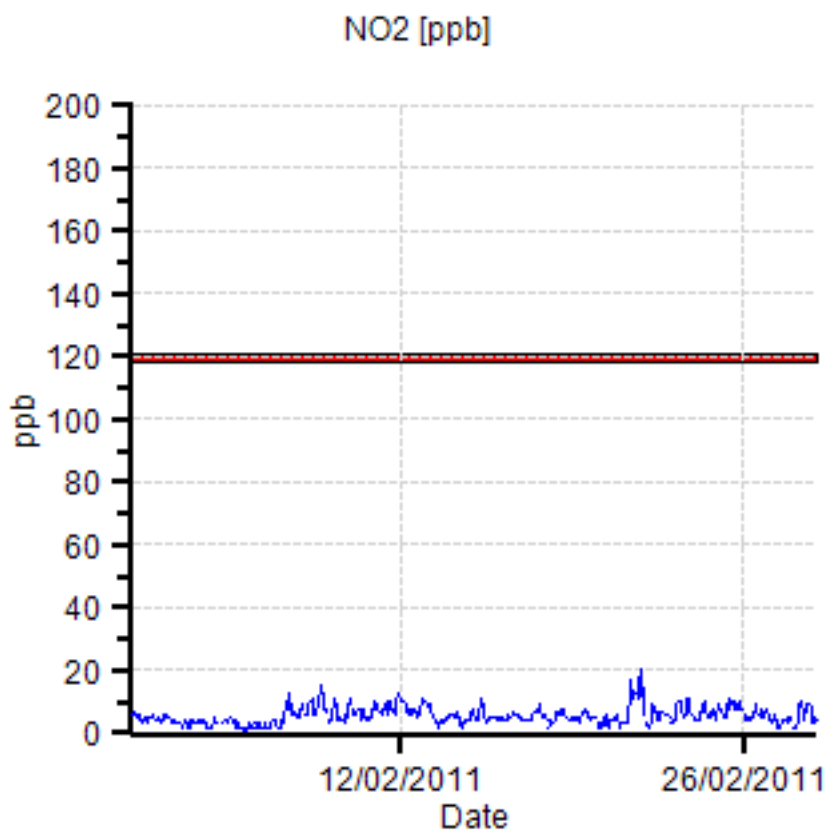

Ambient Air Quality Monitoring Data Report – February 2011

1. Hawthorne St (Southern Low Level) - Maximum Values for February 2011

Parameter	Goal	Averaging Period	Maximum value	Wind Direction	Date & Time
NO2	120 ppb	1 hour	27.78 ppb	183°	21/02/2011 19:00
CO	8 ppm	8 hour	0.59 ppm	153°	18/02/2011 02:00
PM2.5_MC	25 $\mu\text{g}/\text{m}^3$	24 hours	5.97 $\mu\text{g}/\text{m}^3$	183°	21/02/2011 00:00
PM10	50 $\mu\text{g}/\text{m}^3$	24 hours	9.48 $\mu\text{g}/\text{m}^3$	183°	21/02/2011 00:00

Notes: Exceedances – Nil

**Ambient Air Quality Monitoring Data
Report – February 2011**

2. Landcentre (Southern High Level) – Maximum Values for February 2011

Parameter	Goal	Averaging Period	Maximum value	Wind Direction	Date & Time
NO2	120 ppb	1 hour	24.91 ppb	189°	21/02/2011 16:00
CO	8 ppm	8 hour	0.61 ppm	197°	01/02/2011 00:40
PM2.5_MC	25 µg/m ³	24 hours	6.46 µg/m ³	172°	21/02/2011 00:00
PM10	50 µg/m ³	24 hours	14.21 µg/m ³	173°	22/02/2011 00:00

Notes: Exceedances – Nil

**Ambient Air Quality Monitoring Data
Report – February 2011**

3. Northey St (Northern Low Level)– Maximum Values for February 2011

Parameter	Goal	Averaging Period	Maximum value	Wind Direction	Date & Time
NO2	120 ppb	1 hour	20.44 ppb	114°	08/02/2011 18:00
CO	8 ppm	8 hour	0.57 ppm	194°	18/02/2011 02:25
PM2.5_MC	25 µg/m ³	24 hours		Instrument Fault	
PM10	50 µg/m ³	24 hours		Instrument Fault	

Notes: Exceedances – Nil

Royal Brisbane Hospital (Northern High Level) – Maximum Values for February 2011

Parameter	Goal	Averaging Period	Maximum value	Wind Direction	Date & Time
NO2	120 ppb	1 hour	19.68 ppb	177°	21/02/2011 08:00
CO	8 ppm	8 hour	0.62 ppm	215°	1/02/2011 12:00
PM2.5_MC	25 µg/m ³	24 hours	6.99 µg/m ³	161°	21/02/2011 12:00
PM10	50 µg/m ³	24 hours	15.76 µg/m ³	161°	21/02/2011 12:00