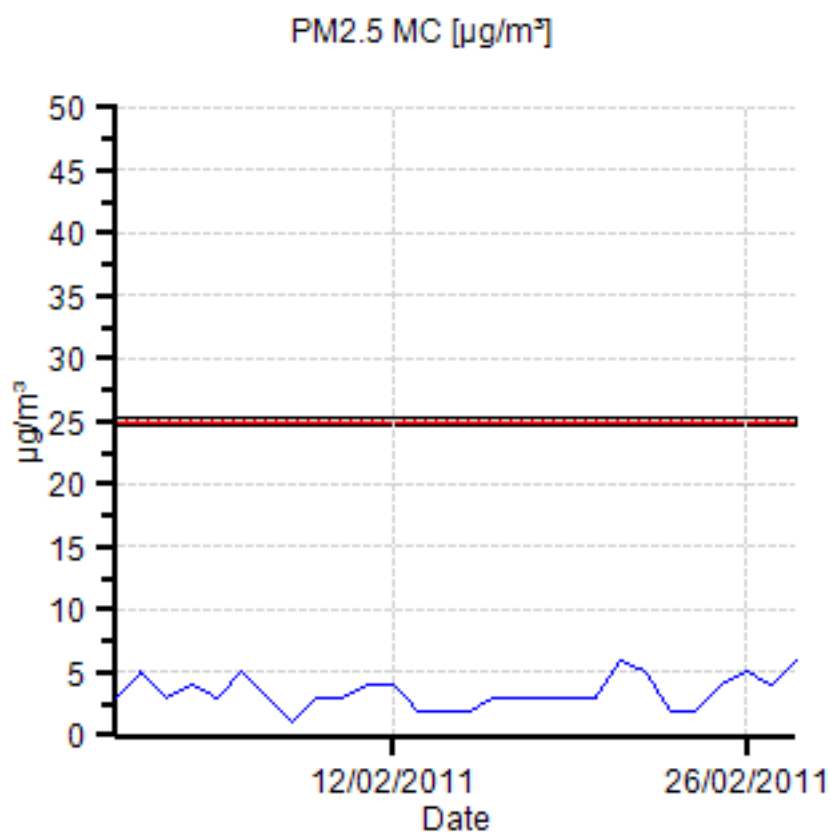

Ambient Air Quality Monitoring Data Report – February 2011

1. Hawthorne St (Southern Low Level) - Maximum Values for February 2011

Parameter	Goal	Averaging Period	Maximum value	Wind Direction	Date & Time
NO2	120 ppb	1 hour	27.78 ppb	183°	21/02/2011 19:00
CO	8 ppm	8 hour	0.59 ppm	153°	18/02/2011 02:00
PM2.5_MC	25 $\mu\text{g}/\text{m}^3$	24 hours	5.97 $\mu\text{g}/\text{m}^3$	183°	21/02/2011 00:00
PM10	50 $\mu\text{g}/\text{m}^3$	24 hours	9.48 $\mu\text{g}/\text{m}^3$	183°	21/02/2011 00:00

Notes: Exceedances – Nil

**Ambient Air Quality Monitoring Data
Report – February 2011**

2. Landcentre (Southern High Level) – Maximum Values for February 2011

Parameter	Goal	Averaging Period	Maximum value	Wind Direction	Date & Time
NO2	120 ppb	1 hour	24.91 ppb	189°	21/02/2011 16:00
CO	8 ppm	8 hour	0.61 ppm	197°	01/02/2011 00:40
PM2.5_MC	25 µg/m ³	24 hours	6.46 µg/m ³	172°	21/02/2011 00:00
PM10	50 µg/m ³	24 hours	14.21 µg/m ³	173°	22/02/2011 00:00

Notes: Exceedances – Nil

**Ambient Air Quality Monitoring Data
Report – February 2011**

3. Northey St (Northern Low Level)– Maximum Values for February 2011

Parameter	Goal	Averaging Period	Maximum value	Wind Direction	Date & Time
NO2	120 ppb	1 hour	20.44 ppb	114°	08/02/2011 18:00
CO	8 ppm	8 hour	0.57 ppm	194°	18/02/2011 02:25
PM2.5_MC	25 µg/m ³	24 hours		Instrument Fault	
PM10	50 µg/m ³	24 hours		Instrument Fault	

Notes: Exceedances – Nil

Royal Brisbane Hospital (Northern High Level) – Maximum Values for February 2011

Parameter	Goal	Averaging Period	Maximum value	Wind Direction	Date & Time
NO2	120 ppb	1 hour	19.68 ppb	177°	21/02/2011 08:00
CO	8 ppm	8 hour	0.62 ppm	215°	1/02/2011 12:00
PM2.5_MC	25 µg/m ³	24 hours	6.99 µg/m ³	161°	21/02/2011 12:00
PM10	50 µg/m ³	24 hours	15.76 µg/m ³	161°	21/02/2011 12:00