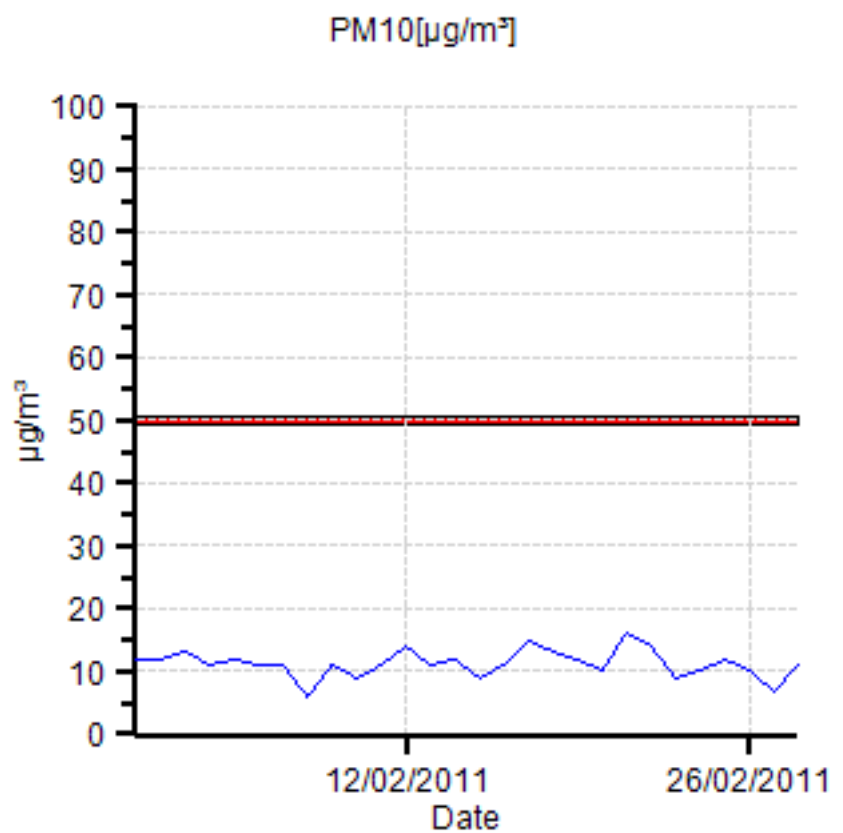

Ambient Air Quality Monitoring Data Report – February 2011

1. Hawthorne St (Southern Low Level) - Maximum Values for February 2011

Parameter	Goal	Averaging Period	Maximum value	Wind Direction	Date & Time
NO2	120 ppb	1 hour	27.78 ppb	183°	21/02/2011 19:00
CO	8 ppm	8 hour	0.59 ppm	153°	18/02/2011 02:00
PM2.5_MC	25 $\mu\text{g}/\text{m}^3$	24 hours	5.97 $\mu\text{g}/\text{m}^3$	183°	21/02/2011 00:00
PM10	50 $\mu\text{g}/\text{m}^3$	24 hours	9.48 $\mu\text{g}/\text{m}^3$	183°	21/02/2011 00:00

Notes: Exceedances – Nil

**Ambient Air Quality Monitoring Data
Report – February 2011**

2. Landcentre (Southern High Level) – Maximum Values for February 2011

Parameter	Goal	Averaging Period	Maximum value	Wind Direction	Date & Time
NO2	120 ppb	1 hour	24.91 ppb	189°	21/02/2011 16:00
CO	8 ppm	8 hour	0.61 ppm	197°	01/02/2011 00:40
PM2.5_MC	25 µg/m ³	24 hours	6.46 µg/m ³	172°	21/02/2011 00:00
PM10	50 µg/m ³	24 hours	14.21 µg/m ³	173°	22/02/2011 00:00

Notes: Exceedances – Nil

**Ambient Air Quality Monitoring Data
Report – February 2011**

3. Northey St (Northern Low Level)– Maximum Values for February 2011

Parameter	Goal	Averaging Period	Maximum value	Wind Direction	Date & Time
NO2	120 ppb	1 hour	20.44 ppb	114°	08/02/2011 18:00
CO	8 ppm	8 hour	0.57 ppm	194°	18/02/2011 02:25
PM2.5_MC	25 µg/m ³	24 hours		Instrument Fault	
PM10	50 µg/m ³	24 hours		Instrument Fault	

Notes: Exceedances – Nil

Royal Brisbane Hospital (Northern High Level) – Maximum Values for February 2011

Parameter	Goal	Averaging Period	Maximum value	Wind Direction	Date & Time
NO2	120 ppb	1 hour	19.68 ppb	177°	21/02/2011 08:00
CO	8 ppm	8 hour	0.62 ppm	215°	1/02/2011 12:00
PM2.5_MC	25 µg/m ³	24 hours	6.99 µg/m ³	161°	21/02/2011 12:00
PM10	50 µg/m ³	24 hours	15.76 µg/m ³	161°	21/02/2011 12:00