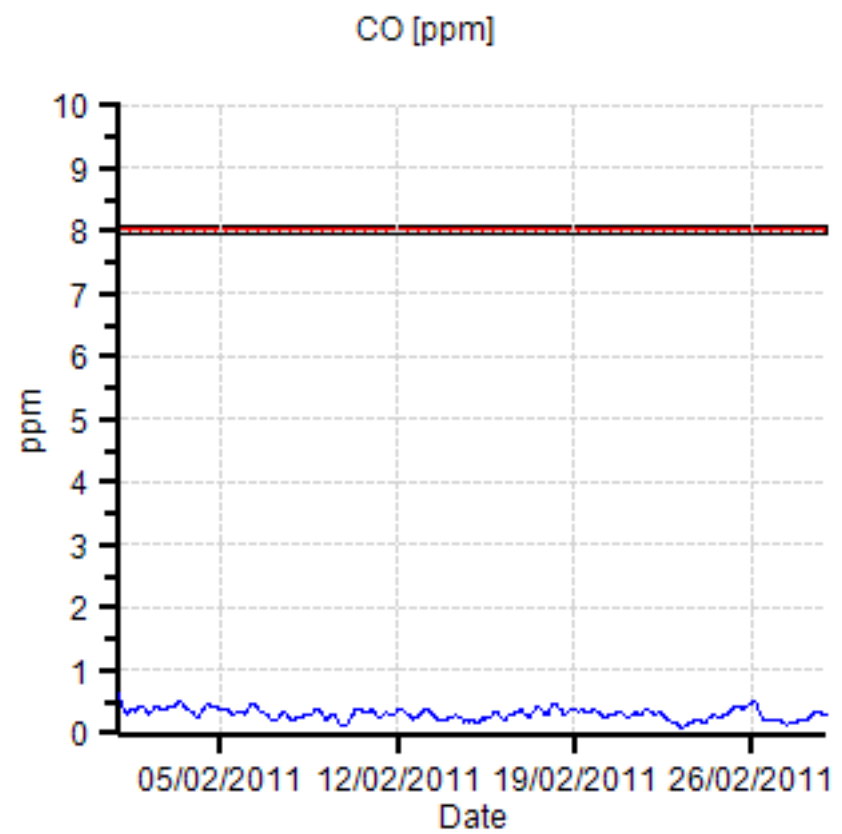

Ambient Air Quality Monitoring Data Report – February 2011

1. Hawthorne St (Southern Low Level) - Maximum Values for February 2011

Parameter	Goal	Averaging Period	Maximum value	Wind Direction	Date & Time
NO2	120 ppb	1 hour	27.78 ppb	183°	21/02/2011 19:00
CO	8 ppm	8 hour	0.59 ppm	153°	18/02/2011 02:00
PM2.5_MC	25 $\mu\text{g}/\text{m}^3$	24 hours	5.97 $\mu\text{g}/\text{m}^3$	183°	21/02/2011 00:00
PM10	50 $\mu\text{g}/\text{m}^3$	24 hours	9.48 $\mu\text{g}/\text{m}^3$	183°	21/02/2011 00:00

Notes: Exceedances – Nil

**Ambient Air Quality Monitoring Data
Report – February 2011**

2. Landcentre (Southern High Level) – Maximum Values for February 2011

Parameter	Goal	Averaging Period	Maximum value	Wind Direction	Date & Time
NO2	120 ppb	1 hour	24.91 ppb	189°	21/02/2011 16:00
CO	8 ppm	8 hour	0.61 ppm	197°	01/02/2011 00:40
PM2.5_MC	25 µg/m ³	24 hours	6.46 µg/m ³	172°	21/02/2011 00:00
PM10	50 µg/m ³	24 hours	14.21 µg/m ³	173°	22/02/2011 00:00

Notes: Exceedances – Nil

**Ambient Air Quality Monitoring Data
Report – February 2011**

3. Northey St (Northern Low Level)– Maximum Values for February 2011

Parameter	Goal	Averaging Period	Maximum value	Wind Direction	Date & Time
NO2	120 ppb	1 hour	20.44 ppb	114°	08/02/2011 18:00
CO	8 ppm	8 hour	0.57 ppm	194°	18/02/2011 02:25
PM2.5_MC	25 µg/m ³	24 hours		Instrument Fault	
PM10	50 µg/m ³	24 hours		Instrument Fault	

Notes: Exceedances – Nil

Royal Brisbane Hospital (Northern High Level) – Maximum Values for February 2011

Parameter	Goal	Averaging Period	Maximum value	Wind Direction	Date & Time
NO2	120 ppb	1 hour	19.68 ppb	177°	21/02/2011 08:00
CO	8 ppm	8 hour	0.62 ppm	215°	1/02/2011 12:00
PM2.5_MC	25 µg/m ³	24 hours	6.99 µg/m ³	161°	21/02/2011 12:00
PM10	50 µg/m ³	24 hours	15.76 µg/m ³	161°	21/02/2011 12:00