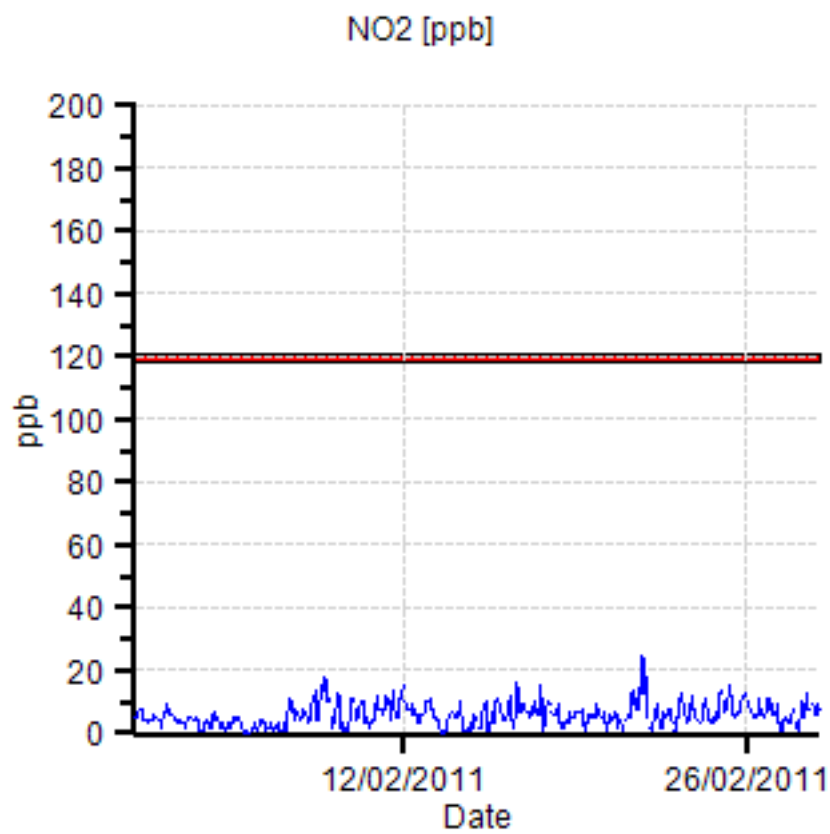

Ambient Air Quality Monitoring Data Report – February 2011

1. Hawthorne St (Southern Low Level) - Maximum Values for February 2011

Parameter	Goal	Averaging Period	Maximum value	Wind Direction	Date & Time
NO2	120 ppb	1 hour	27.78 ppb	183°	21/02/2011 19:00
CO	8 ppm	8 hour	0.59 ppm	153°	18/02/2011 02:00
PM2.5_MC	25 $\mu\text{g}/\text{m}^3$	24 hours	5.97 $\mu\text{g}/\text{m}^3$	183°	21/02/2011 00:00
PM10	50 $\mu\text{g}/\text{m}^3$	24 hours	9.48 $\mu\text{g}/\text{m}^3$	183°	21/02/2011 00:00

Notes: Exceedances – Nil

**Ambient Air Quality Monitoring Data
Report – February 2011**

2. Landcentre (Southern High Level) – Maximum Values for February 2011

Parameter	Goal	Averaging Period	Maximum value	Wind Direction	Date & Time
NO2	120 ppb	1 hour	24.91 ppb	189°	21/02/2011 16:00
CO	8 ppm	8 hour	0.61 ppm	197°	01/02/2011 00:40
PM2.5_MC	25 µg/m ³	24 hours	6.46 µg/m ³	172°	21/02/2011 00:00
PM10	50 µg/m ³	24 hours	14.21 µg/m ³	173°	22/02/2011 00:00

Notes: Exceedances – Nil

**Ambient Air Quality Monitoring Data
Report – February 2011**

3. Northey St (Northern Low Level)– Maximum Values for February 2011

Parameter	Goal	Averaging Period	Maximum value	Wind Direction	Date & Time
NO2	120 ppb	1 hour	20.44 ppb	114°	08/02/2011 18:00
CO	8 ppm	8 hour	0.57 ppm	194°	18/02/2011 02:25
PM2.5_MC	25 µg/m ³	24 hours		Instrument Fault	
PM10	50 µg/m ³	24 hours		Instrument Fault	

Notes: Exceedances – Nil

Royal Brisbane Hospital (Northern High Level) – Maximum Values for February 2011

Parameter	Goal	Averaging Period	Maximum value	Wind Direction	Date & Time
NO2	120 ppb	1 hour	19.68 ppb	177°	21/02/2011 08:00
CO	8 ppm	8 hour	0.62 ppm	215°	1/02/2011 12:00
PM2.5_MC	25 µg/m ³	24 hours	6.99 µg/m ³	161°	21/02/2011 12:00
PM10	50 µg/m ³	24 hours	15.76 µg/m ³	161°	21/02/2011 12:00