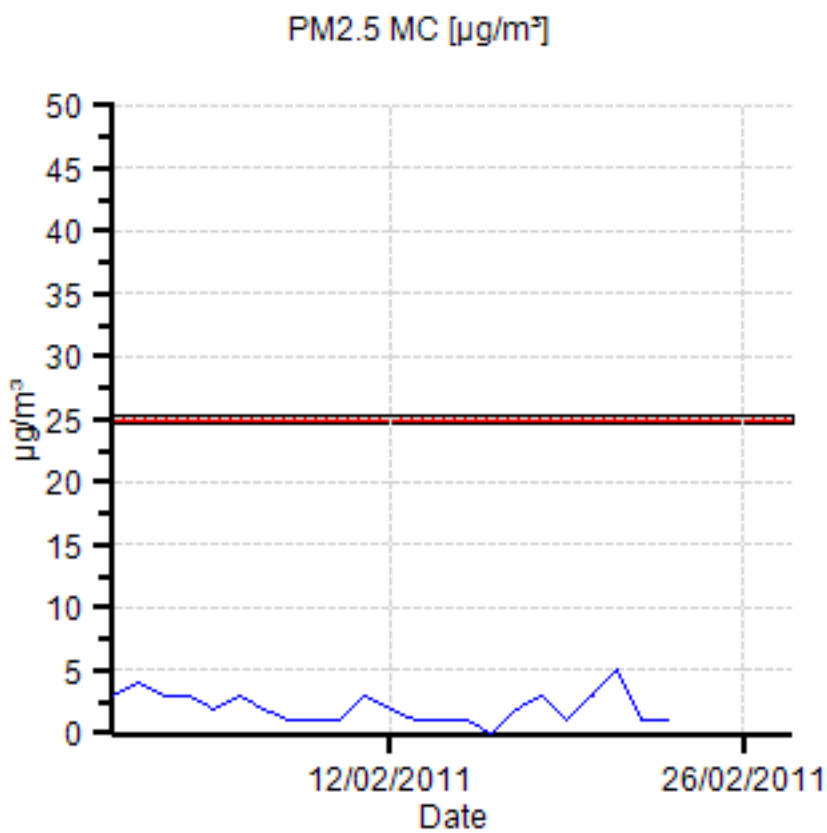

Ambient Air Quality Monitoring Data Report – February 2011

1. Hawthorne St (Southern Low Level) - Maximum Values for February 2011

Parameter	Goal	Averaging Period	Maximum value	Wind Direction	Date & Time
NO2	120 ppb	1 hour	27.78 ppb	183°	21/02/2011 19:00
CO	8 ppm	8 hour	0.59 ppm	153°	18/02/2011 02:00
PM2.5_MC	25 $\mu\text{g}/\text{m}^3$	24 hours	5.97 $\mu\text{g}/\text{m}^3$	183°	21/02/2011 00:00
PM10	50 $\mu\text{g}/\text{m}^3$	24 hours	9.48 $\mu\text{g}/\text{m}^3$	183°	21/02/2011 00:00

Notes: Exceedances – Nil

**Ambient Air Quality Monitoring Data
Report – February 2011**

2. Landcentre (Southern High Level) – Maximum Values for February 2011

Parameter	Goal	Averaging Period	Maximum value	Wind Direction	Date & Time
NO2	120 ppb	1 hour	24.91 ppb	189°	21/02/2011 16:00
CO	8 ppm	8 hour	0.61 ppm	197°	01/02/2011 00:40
PM2.5_MC	25 µg/m ³	24 hours	6.46 µg/m ³	172°	21/02/2011 00:00
PM10	50 µg/m ³	24 hours	14.21 µg/m ³	173°	22/02/2011 00:00

Notes: Exceedances – Nil

**Ambient Air Quality Monitoring Data
Report – February 2011**

3. Northey St (Northern Low Level)– Maximum Values for February 2011

Parameter	Goal	Averaging Period	Maximum value	Wind Direction	Date & Time
NO2	120 ppb	1 hour	20.44 ppb	114°	08/02/2011 18:00
CO	8 ppm	8 hour	0.57 ppm	194°	18/02/2011 02:25
PM2.5_MC	25 µg/m ³	24 hours		Instrument Fault	
PM10	50 µg/m ³	24 hours		Instrument Fault	

Notes: Exceedances – Nil

Royal Brisbane Hospital (Northern High Level) – Maximum Values for February 2011

Parameter	Goal	Averaging Period	Maximum value	Wind Direction	Date & Time
NO2	120 ppb	1 hour	19.68 ppb	177°	21/02/2011 08:00
CO	8 ppm	8 hour	0.62 ppm	215°	1/02/2011 12:00
PM2.5_MC	25 µg/m ³	24 hours	6.99 µg/m ³	161°	21/02/2011 12:00
PM10	50 µg/m ³	24 hours	15.76 µg/m ³	161°	21/02/2011 12:00