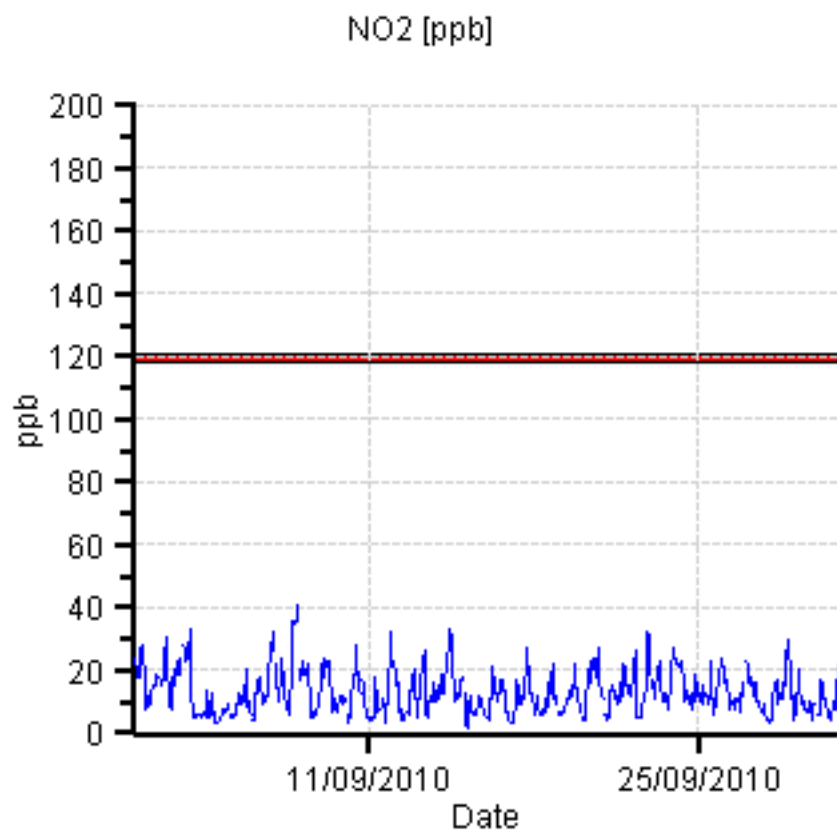

Ambient Air Quality Monitoring Data Report – September 2010

1. Hawthorne St (Southern Low Level) - Maximum Values for September 2010

Parameter	Goal	Averaging Period	Maximum value	Wind Direction	Date & Time
NO2	120 ppb	1 hour	41.98 ppb	57°	07/09/2010 18:00
CO	8 ppm	8 hour	0.75 ppm	153°	28/09/2010 22:30
PM2.5_MC	25 µg/m ³	24 hours	19.14 µg/m ³	240°	18/09/2010 00:00
PM10	50 µg/m ³	24 hours	24.32 µg/m ³	155°	03/09/2010 00:00

Notes: Exceedances – Nil

**Ambient Air Quality Monitoring Data
Report – September 2010**

2. Landcentre (Southern High Level) – Maximum Values for September 2010

Parameter	Goal	Averaging Period	Maximum value	Wind Direction	Date & Time
NO2	120 ppb	1 hour	41.12 ppb	226°	07/09/2010 22:00
CO	8 ppm	8 hour	0.62 ppm	197°	08/09/2010 01:15
PM2.5_MC	25 µg/m ³	24 hours	24.02 µg/m ³	161°	01/09/2010 00:00
PM10	50 µg/m ³	24 hours	26.89 µg/m ³	279°	18/09/2010 00:00

Notes: Exceedances – Nil

**Ambient Air Quality Monitoring Data
Report – September 2010**

3. Northey St (Northern Low Level)– Maximum Values for September 2010

Parameter	Goal	Averaging Period	Maximum value	Wind Direction	Date & Time
NO2	120 ppb	1 hour	49.63 ppb	49°	07/09/2010 18:00
CO	8 ppm	8 hour	0.68 ppm	194°	08/09/2010 01:20
PM2.5_MC	25 µg/m ³	24 hours	19.30 µg/m ³	133°	03/09/2010 00:00
PM10	50 µg/m ³	24 hours	32.59 µg/m ³	133°	03/09/2010 00:00

Notes: Exceedances – Nil

Royal Brisbane Hospital (Northern High Level) – Maximum Values for September 2010

Parameter	Goal	Averaging Period	Maximum value	Wind Direction	Date & Time
NO2	120 ppb	1 hour	32.47 ppb	279°	07/09/2010 07:00
CO	8 ppm	8 hour	0.71 ppm	215°	23/09/2010 12:20
PM2.5_MC	25 µg/m ³	24 hours	11.43 µg/m ³	262°	18/09/2010 12:00
PM10	50 µg/m ³	24 hours	26.07 µg/m ³	203°	14/09/2010 12:00