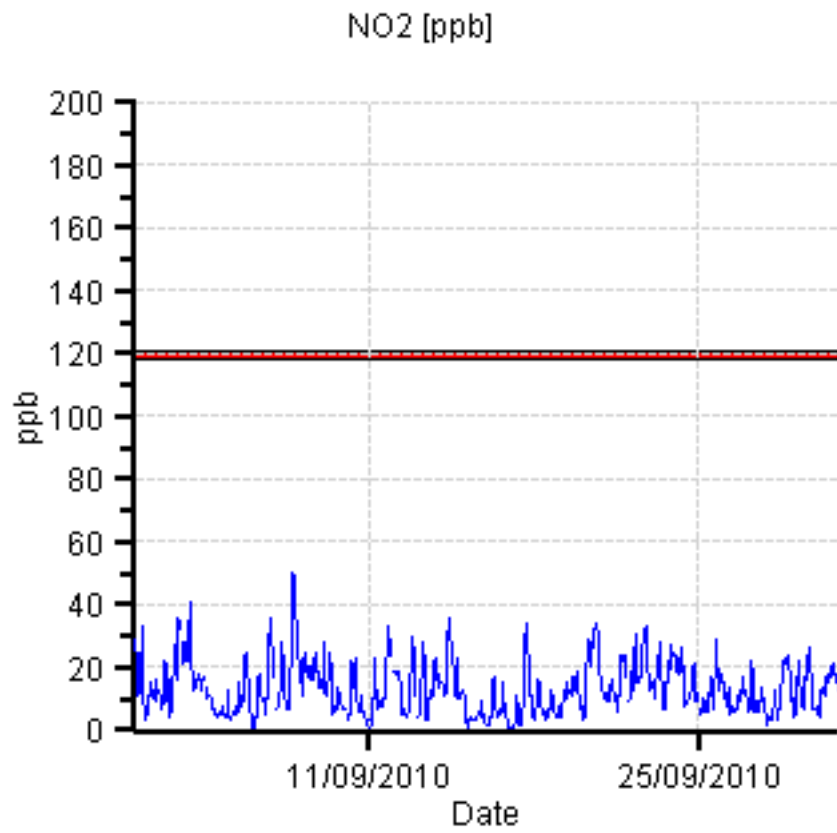

Ambient Air Quality Monitoring Data Report – September 2010

1. Hawthorne St (Southern Low Level) - Maximum Values for September 2010

Parameter	Goal	Averaging Period	Maximum value	Wind Direction	Date & Time
NO2	120 ppb	1 hour	41.98 ppb	57°	07/09/2010 18:00
CO	8 ppm	8 hour	0.75 ppm	153°	28/09/2010 22:30
PM2.5_MC	25 µg/m ³	24 hours	19.14 µg/m ³	240°	18/09/2010 00:00
PM10	50 µg/m ³	24 hours	24.32 µg/m ³	155°	03/09/2010 00:00

Notes: Exceedances – Nil

**Ambient Air Quality Monitoring Data
Report – September 2010**

2. Landcentre (Southern High Level) – Maximum Values for September 2010

Parameter	Goal	Averaging Period	Maximum value	Wind Direction	Date & Time
NO2	120 ppb	1 hour	41.12 ppb	226°	07/09/2010 22:00
CO	8 ppm	8 hour	0.62 ppm	197°	08/09/2010 01:15
PM2.5_MC	25 µg/m ³	24 hours	24.02 µg/m ³	161°	01/09/2010 00:00
PM10	50 µg/m ³	24 hours	26.89 µg/m ³	279°	18/09/2010 00:00

Notes: Exceedances – Nil

**Ambient Air Quality Monitoring Data
Report – September 2010**

3. Northey St (Northern Low Level)– Maximum Values for September 2010

Parameter	Goal	Averaging Period	Maximum value	Wind Direction	Date & Time
NO2	120 ppb	1 hour	49.63 ppb	49°	07/09/2010 18:00
CO	8 ppm	8 hour	0.68 ppm	194°	08/09/2010 01:20
PM2.5_MC	25 µg/m ³	24 hours	19.30 µg/m ³	133°	03/09/2010 00:00
PM10	50 µg/m ³	24 hours	32.59 µg/m ³	133°	03/09/2010 00:00

Notes: Exceedances – Nil

Royal Brisbane Hospital (Northern High Level) – Maximum Values for September 2010

Parameter	Goal	Averaging Period	Maximum value	Wind Direction	Date & Time
NO2	120 ppb	1 hour	32.47 ppb	279°	07/09/2010 07:00
CO	8 ppm	8 hour	0.71 ppm	215°	23/09/2010 12:20
PM2.5_MC	25 µg/m ³	24 hours	11.43 µg/m ³	262°	18/09/2010 12:00
PM10	50 µg/m ³	24 hours	26.07 µg/m ³	203°	14/09/2010 12:00