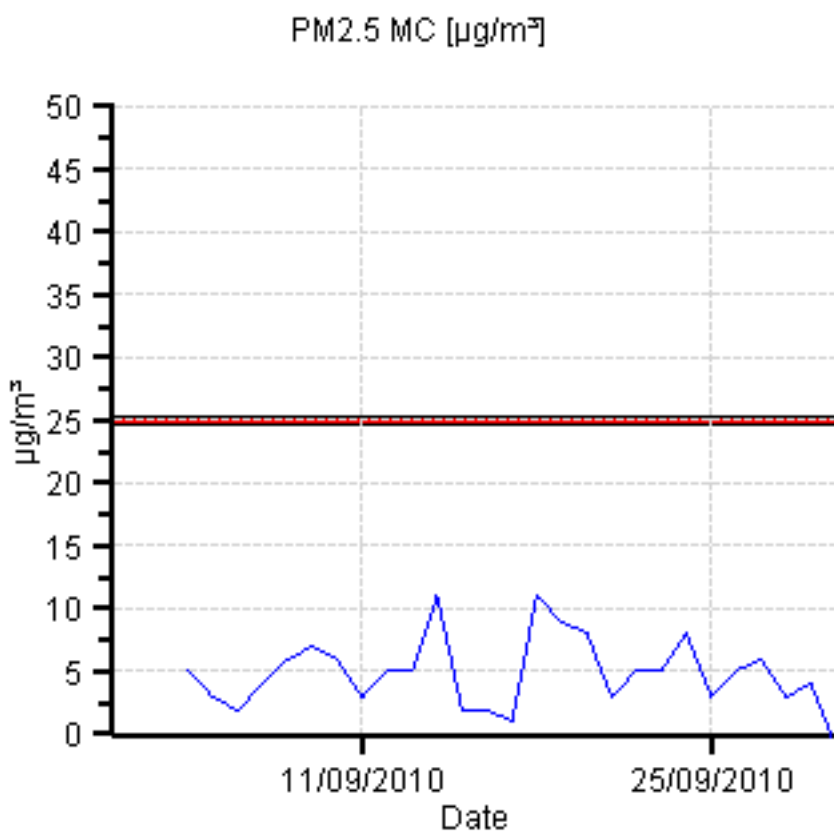

Ambient Air Quality Monitoring Data Report – September 2010

1. Hawthorne St (Southern Low Level) - Maximum Values for September 2010

Parameter	Goal	Averaging Period	Maximum value	Wind Direction	Date & Time
NO2	120 ppb	1 hour	41.98 ppb	57°	07/09/2010 18:00
CO	8 ppm	8 hour	0.75 ppm	153°	28/09/2010 22:30
PM2.5_MC	25 µg/m ³	24 hours	19.14 µg/m ³	240°	18/09/2010 00:00
PM10	50 µg/m ³	24 hours	24.32 µg/m ³	155°	03/09/2010 00:00

Notes: Exceedances – Nil

**Ambient Air Quality Monitoring Data
Report – September 2010**

2. Landcentre (Southern High Level) – Maximum Values for September 2010

Parameter	Goal	Averaging Period	Maximum value	Wind Direction	Date & Time
NO2	120 ppb	1 hour	41.12 ppb	226°	07/09/2010 22:00
CO	8 ppm	8 hour	0.62 ppm	197°	08/09/2010 01:15
PM2.5_MC	25 µg/m ³	24 hours	24.02 µg/m ³	161°	01/09/2010 00:00
PM10	50 µg/m ³	24 hours	26.89 µg/m ³	279°	18/09/2010 00:00

Notes: Exceedances – Nil

**Ambient Air Quality Monitoring Data
Report – September 2010**

3. Northey St (Northern Low Level)– Maximum Values for September 2010

Parameter	Goal	Averaging Period	Maximum value	Wind Direction	Date & Time
NO2	120 ppb	1 hour	49.63 ppb	49°	07/09/2010 18:00
CO	8 ppm	8 hour	0.68 ppm	194°	08/09/2010 01:20
PM2.5_MC	25 µg/m ³	24 hours	19.30 µg/m ³	133°	03/09/2010 00:00
PM10	50 µg/m ³	24 hours	32.59 µg/m ³	133°	03/09/2010 00:00

Notes: Exceedances – Nil

Royal Brisbane Hospital (Northern High Level) – Maximum Values for September 2010

Parameter	Goal	Averaging Period	Maximum value	Wind Direction	Date & Time
NO2	120 ppb	1 hour	32.47 ppb	279°	07/09/2010 07:00
CO	8 ppm	8 hour	0.71 ppm	215°	23/09/2010 12:20
PM2.5_MC	25 µg/m ³	24 hours	11.43 µg/m ³	262°	18/09/2010 12:00
PM10	50 µg/m ³	24 hours	26.07 µg/m ³	203°	14/09/2010 12:00