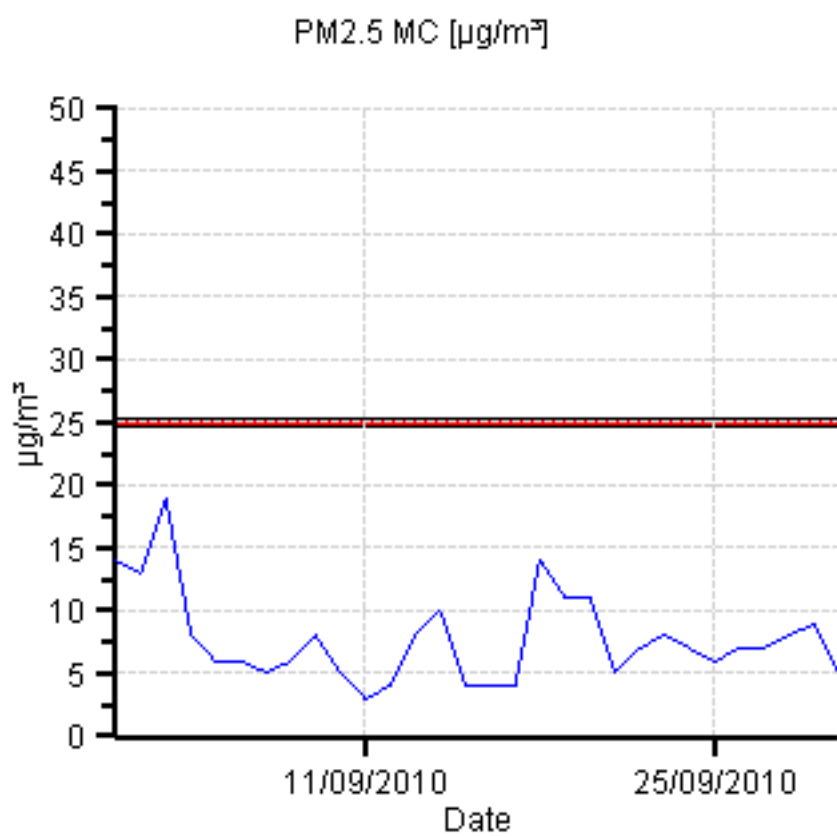

Ambient Air Quality Monitoring Data Report – September 2010

1. Hawthorne St (Southern Low Level) - Maximum Values for September 2010

Parameter	Goal	Averaging Period	Maximum value	Wind Direction	Date & Time
NO2	120 ppb	1 hour	41.98 ppb	57°	07/09/2010 18:00
CO	8 ppm	8 hour	0.75 ppm	153°	28/09/2010 22:30
PM2.5_MC	25 µg/m ³	24 hours	19.14 µg/m ³	240°	18/09/2010 00:00
PM10	50 µg/m ³	24 hours	24.32 µg/m ³	155°	03/09/2010 00:00

Notes: Exceedances – Nil

**Ambient Air Quality Monitoring Data
Report – September 2010**

2. Landcentre (Southern High Level) – Maximum Values for September 2010

Parameter	Goal	Averaging Period	Maximum value	Wind Direction	Date & Time
NO2	120 ppb	1 hour	41.12 ppb	226°	07/09/2010 22:00
CO	8 ppm	8 hour	0.62 ppm	197°	08/09/2010 01:15
PM2.5_MC	25 µg/m ³	24 hours	24.02 µg/m ³	161°	01/09/2010 00:00
PM10	50 µg/m ³	24 hours	26.89 µg/m ³	279°	18/09/2010 00:00

Notes: Exceedances – Nil

**Ambient Air Quality Monitoring Data
Report – September 2010**

3. Northey St (Northern Low Level)– Maximum Values for September 2010

Parameter	Goal	Averaging Period	Maximum value	Wind Direction	Date & Time
NO2	120 ppb	1 hour	49.63 ppb	49°	07/09/2010 18:00
CO	8 ppm	8 hour	0.68 ppm	194°	08/09/2010 01:20
PM2.5_MC	25 µg/m ³	24 hours	19.30 µg/m ³	133°	03/09/2010 00:00
PM10	50 µg/m ³	24 hours	32.59 µg/m ³	133°	03/09/2010 00:00

Notes: Exceedances – Nil

Royal Brisbane Hospital (Northern High Level) – Maximum Values for September 2010

Parameter	Goal	Averaging Period	Maximum value	Wind Direction	Date & Time
NO2	120 ppb	1 hour	32.47 ppb	279°	07/09/2010 07:00
CO	8 ppm	8 hour	0.71 ppm	215°	23/09/2010 12:20
PM2.5_MC	25 µg/m ³	24 hours	11.43 µg/m ³	262°	18/09/2010 12:00
PM10	50 µg/m ³	24 hours	26.07 µg/m ³	203°	14/09/2010 12:00