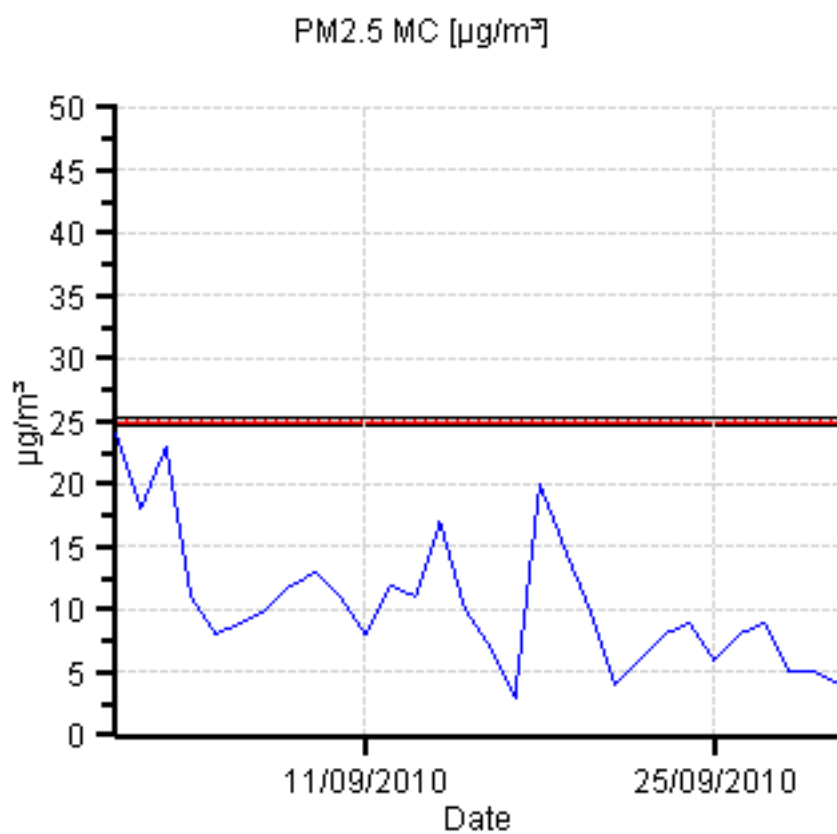

Ambient Air Quality Monitoring Data Report – September 2010

1. Hawthorne St (Southern Low Level) - Maximum Values for September 2010

Parameter	Goal	Averaging Period	Maximum value	Wind Direction	Date & Time
NO2	120 ppb	1 hour	41.98 ppb	57°	07/09/2010 18:00
CO	8 ppm	8 hour	0.75 ppm	153°	28/09/2010 22:30
PM2.5_MC	25 µg/m ³	24 hours	19.14 µg/m ³	240°	18/09/2010 00:00
PM10	50 µg/m ³	24 hours	24.32 µg/m ³	155°	03/09/2010 00:00

Notes: Exceedances – Nil

**Ambient Air Quality Monitoring Data
Report – September 2010**

2. Landcentre (Southern High Level) – Maximum Values for September 2010

Parameter	Goal	Averaging Period	Maximum value	Wind Direction	Date & Time
NO2	120 ppb	1 hour	41.12 ppb	226°	07/09/2010 22:00
CO	8 ppm	8 hour	0.62 ppm	197°	08/09/2010 01:15
PM2.5_MC	25 µg/m ³	24 hours	24.02 µg/m ³	161°	01/09/2010 00:00
PM10	50 µg/m ³	24 hours	26.89 µg/m ³	279°	18/09/2010 00:00

Notes: Exceedances – Nil

**Ambient Air Quality Monitoring Data
Report – September 2010**

3. Northey St (Northern Low Level)– Maximum Values for September 2010

Parameter	Goal	Averaging Period	Maximum value	Wind Direction	Date & Time
NO2	120 ppb	1 hour	49.63 ppb	49°	07/09/2010 18:00
CO	8 ppm	8 hour	0.68 ppm	194°	08/09/2010 01:20
PM2.5_MC	25 µg/m ³	24 hours	19.30 µg/m ³	133°	03/09/2010 00:00
PM10	50 µg/m ³	24 hours	32.59 µg/m ³	133°	03/09/2010 00:00

Notes: Exceedances – Nil

Royal Brisbane Hospital (Northern High Level) – Maximum Values for September 2010

Parameter	Goal	Averaging Period	Maximum value	Wind Direction	Date & Time
NO2	120 ppb	1 hour	32.47 ppb	279°	07/09/2010 07:00
CO	8 ppm	8 hour	0.71 ppm	215°	23/09/2010 12:20
PM2.5_MC	25 µg/m ³	24 hours	11.43 µg/m ³	262°	18/09/2010 12:00
PM10	50 µg/m ³	24 hours	26.07 µg/m ³	203°	14/09/2010 12:00