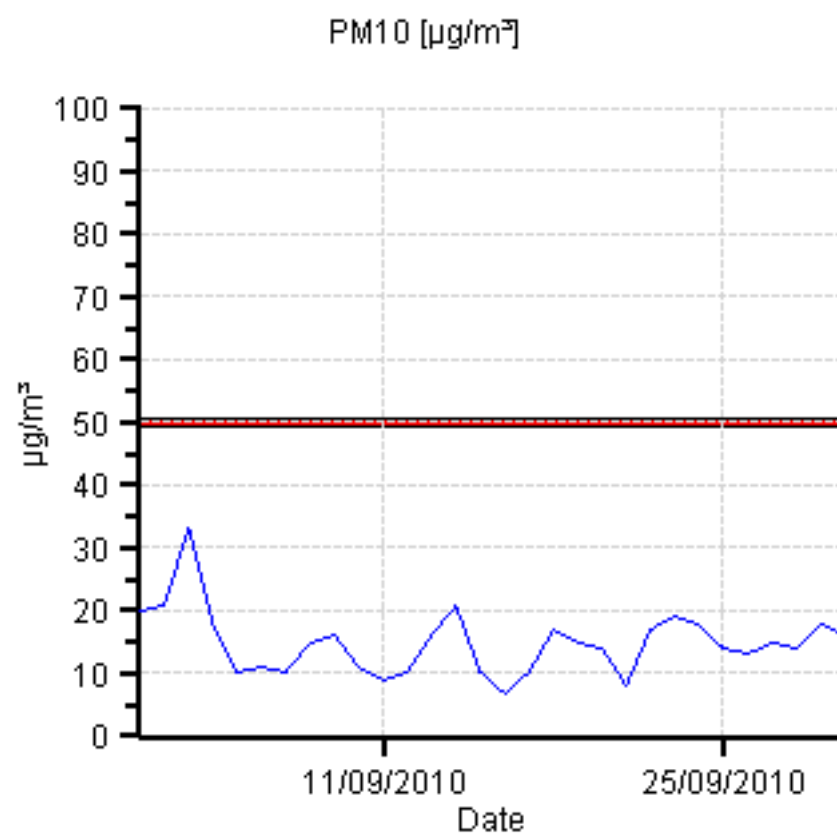

Ambient Air Quality Monitoring Data Report – September 2010

1. Hawthorne St (Southern Low Level) - Maximum Values for September 2010

Parameter	Goal	Averaging Period	Maximum value	Wind Direction	Date & Time
NO2	120 ppb	1 hour	41.98 ppb	57°	07/09/2010 18:00
CO	8 ppm	8 hour	0.75 ppm	153°	28/09/2010 22:30
PM2.5_MC	25 µg/m ³	24 hours	19.14 µg/m ³	240°	18/09/2010 00:00
PM10	50 µg/m ³	24 hours	24.32 µg/m ³	155°	03/09/2010 00:00

Notes: Exceedances – Nil

**Ambient Air Quality Monitoring Data
Report – September 2010**

2. Landcentre (Southern High Level) – Maximum Values for September 2010

Parameter	Goal	Averaging Period	Maximum value	Wind Direction	Date & Time
NO2	120 ppb	1 hour	41.12 ppb	226°	07/09/2010 22:00
CO	8 ppm	8 hour	0.62 ppm	197°	08/09/2010 01:15
PM2.5_MC	25 µg/m ³	24 hours	24.02 µg/m ³	161°	01/09/2010 00:00
PM10	50 µg/m ³	24 hours	26.89 µg/m ³	279°	18/09/2010 00:00

Notes: Exceedances – Nil

**Ambient Air Quality Monitoring Data
Report – September 2010**

3. Northey St (Northern Low Level)– Maximum Values for September 2010

Parameter	Goal	Averaging Period	Maximum value	Wind Direction	Date & Time
NO2	120 ppb	1 hour	49.63 ppb	49°	07/09/2010 18:00
CO	8 ppm	8 hour	0.68 ppm	194°	08/09/2010 01:20
PM2.5_MC	25 µg/m ³	24 hours	19.30 µg/m ³	133°	03/09/2010 00:00
PM10	50 µg/m ³	24 hours	32.59 µg/m ³	133°	03/09/2010 00:00

Notes: Exceedances – Nil

Royal Brisbane Hospital (Northern High Level) – Maximum Values for September 2010

Parameter	Goal	Averaging Period	Maximum value	Wind Direction	Date & Time
NO2	120 ppb	1 hour	32.47 ppb	279°	07/09/2010 07:00
CO	8 ppm	8 hour	0.71 ppm	215°	23/09/2010 12:20
PM2.5_MC	25 µg/m ³	24 hours	11.43 µg/m ³	262°	18/09/2010 12:00
PM10	50 µg/m ³	24 hours	26.07 µg/m ³	203°	14/09/2010 12:00