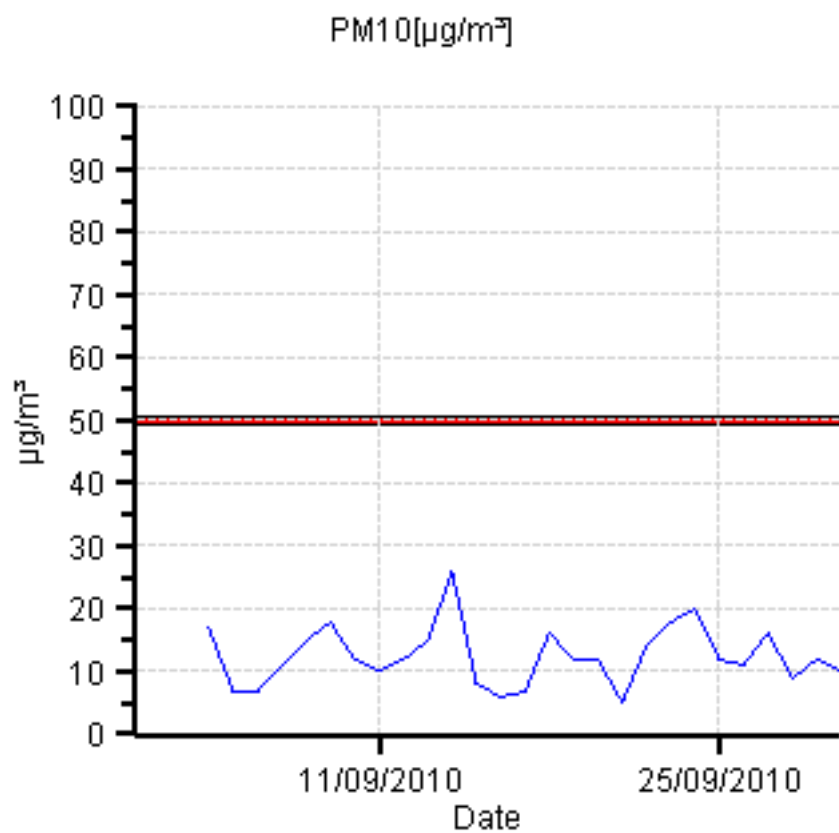

Ambient Air Quality Monitoring Data Report – September 2010

1. Hawthorne St (Southern Low Level) - Maximum Values for September 2010

Parameter	Goal	Averaging Period	Maximum value	Wind Direction	Date & Time
NO2	120 ppb	1 hour	41.98 ppb	57°	07/09/2010 18:00
CO	8 ppm	8 hour	0.75 ppm	153°	28/09/2010 22:30
PM2.5_MC	25 µg/m ³	24 hours	19.14 µg/m ³	240°	18/09/2010 00:00
PM10	50 µg/m ³	24 hours	24.32 µg/m ³	155°	03/09/2010 00:00

Notes: Exceedances – Nil

**Ambient Air Quality Monitoring Data
Report – September 2010**

2. Landcentre (Southern High Level) – Maximum Values for September 2010

Parameter	Goal	Averaging Period	Maximum value	Wind Direction	Date & Time
NO2	120 ppb	1 hour	41.12 ppb	226°	07/09/2010 22:00
CO	8 ppm	8 hour	0.62 ppm	197°	08/09/2010 01:15
PM2.5_MC	25 µg/m ³	24 hours	24.02 µg/m ³	161°	01/09/2010 00:00
PM10	50 µg/m ³	24 hours	26.89 µg/m ³	279°	18/09/2010 00:00

Notes: Exceedances – Nil

**Ambient Air Quality Monitoring Data
Report – September 2010**

3. Northey St (Northern Low Level)– Maximum Values for September 2010

Parameter	Goal	Averaging Period	Maximum value	Wind Direction	Date & Time
NO2	120 ppb	1 hour	49.63 ppb	49°	07/09/2010 18:00
CO	8 ppm	8 hour	0.68 ppm	194°	08/09/2010 01:20
PM2.5_MC	25 µg/m ³	24 hours	19.30 µg/m ³	133°	03/09/2010 00:00
PM10	50 µg/m ³	24 hours	32.59 µg/m ³	133°	03/09/2010 00:00

Notes: Exceedances – Nil

Royal Brisbane Hospital (Northern High Level) – Maximum Values for September 2010

Parameter	Goal	Averaging Period	Maximum value	Wind Direction	Date & Time
NO2	120 ppb	1 hour	32.47 ppb	279°	07/09/2010 07:00
CO	8 ppm	8 hour	0.71 ppm	215°	23/09/2010 12:20
PM2.5_MC	25 µg/m ³	24 hours	11.43 µg/m ³	262°	18/09/2010 12:00
PM10	50 µg/m ³	24 hours	26.07 µg/m ³	203°	14/09/2010 12:00