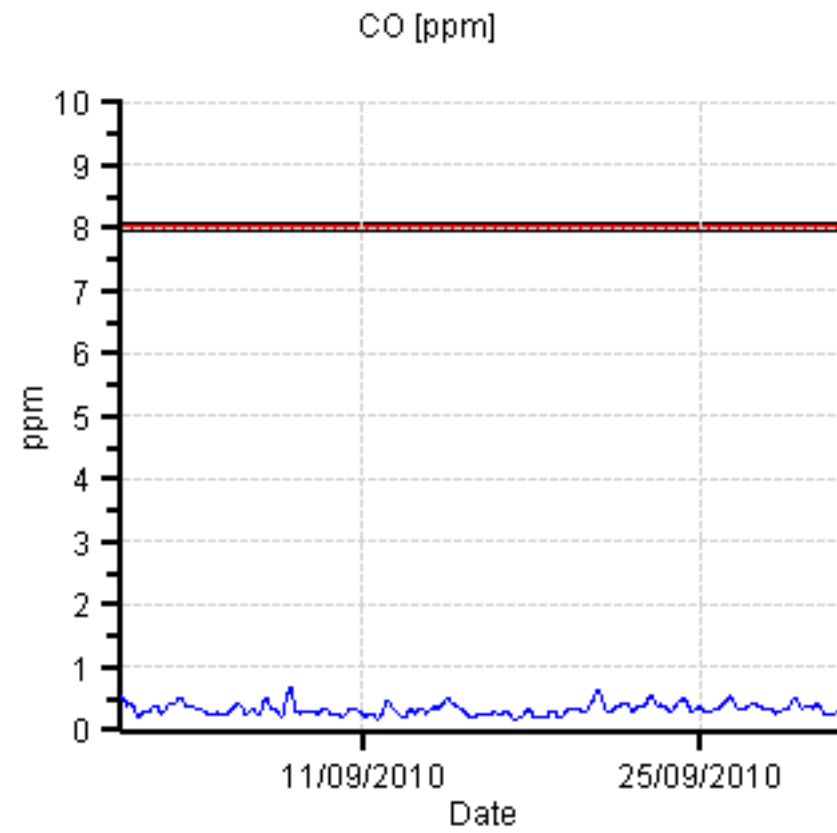

Ambient Air Quality Monitoring Data Report – September 2010

1. Hawthorne St (Southern Low Level) - Maximum Values for September 2010

Parameter	Goal	Averaging Period	Maximum value	Wind Direction	Date & Time
NO2	120 ppb	1 hour	41.98 ppb	57°	07/09/2010 18:00
CO	8 ppm	8 hour	0.75 ppm	153°	28/09/2010 22:30
PM2.5_MC	25 µg/m ³	24 hours	19.14 µg/m ³	240°	18/09/2010 00:00
PM10	50 µg/m ³	24 hours	24.32 µg/m ³	155°	03/09/2010 00:00

Notes: Exceedances – Nil

**Ambient Air Quality Monitoring Data
Report – September 2010**

2. Landcentre (Southern High Level) – Maximum Values for September 2010

Parameter	Goal	Averaging Period	Maximum value	Wind Direction	Date & Time
NO2	120 ppb	1 hour	41.12 ppb	226°	07/09/2010 22:00
CO	8 ppm	8 hour	0.62 ppm	197°	08/09/2010 01:15
PM2.5_MC	25 µg/m ³	24 hours	24.02 µg/m ³	161°	01/09/2010 00:00
PM10	50 µg/m ³	24 hours	26.89 µg/m ³	279°	18/09/2010 00:00

Notes: Exceedances – Nil

**Ambient Air Quality Monitoring Data
Report – September 2010**

3. Northey St (Northern Low Level)– Maximum Values for September 2010

Parameter	Goal	Averaging Period	Maximum value	Wind Direction	Date & Time
NO2	120 ppb	1 hour	49.63 ppb	49°	07/09/2010 18:00
CO	8 ppm	8 hour	0.68 ppm	194°	08/09/2010 01:20
PM2.5_MC	25 µg/m ³	24 hours	19.30 µg/m ³	133°	03/09/2010 00:00
PM10	50 µg/m ³	24 hours	32.59 µg/m ³	133°	03/09/2010 00:00

Notes: Exceedances – Nil

Royal Brisbane Hospital (Northern High Level) – Maximum Values for September 2010

Parameter	Goal	Averaging Period	Maximum value	Wind Direction	Date & Time
NO2	120 ppb	1 hour	32.47 ppb	279°	07/09/2010 07:00
CO	8 ppm	8 hour	0.71 ppm	215°	23/09/2010 12:20
PM2.5_MC	25 µg/m ³	24 hours	11.43 µg/m ³	262°	18/09/2010 12:00
PM10	50 µg/m ³	24 hours	26.07 µg/m ³	203°	14/09/2010 12:00