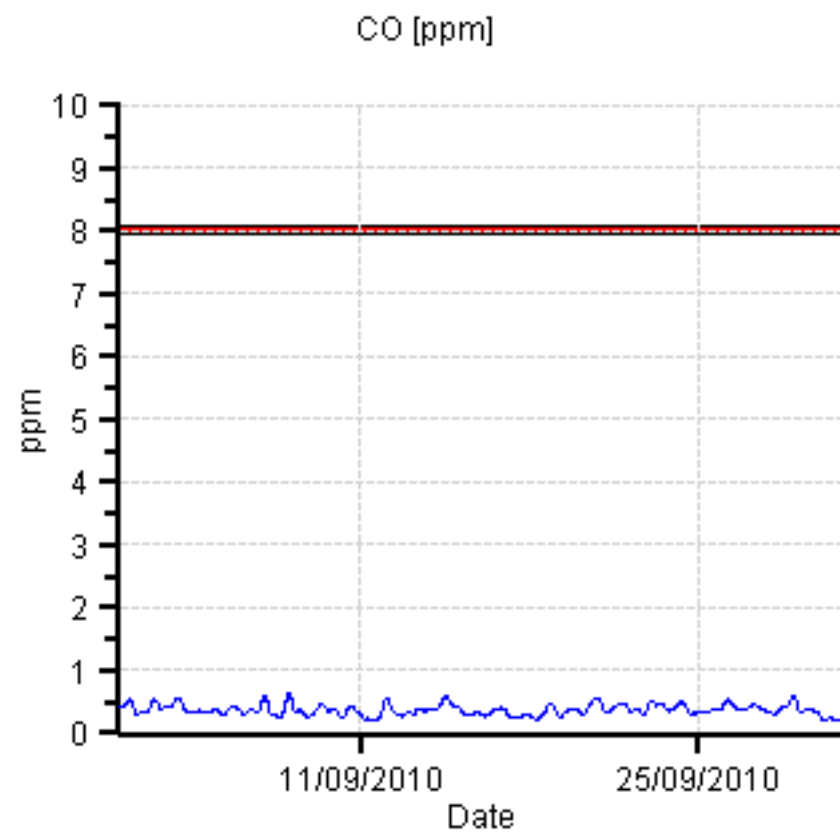

Ambient Air Quality Monitoring Data Report – September 2010

1. Hawthorne St (Southern Low Level) - Maximum Values for September 2010

Parameter	Goal	Averaging Period	Maximum value	Wind Direction	Date & Time
NO2	120 ppb	1 hour	41.98 ppb	57°	07/09/2010 18:00
CO	8 ppm	8 hour	0.75 ppm	153°	28/09/2010 22:30
PM2.5_MC	25 µg/m ³	24 hours	19.14 µg/m ³	240°	18/09/2010 00:00
PM10	50 µg/m ³	24 hours	24.32 µg/m ³	155°	03/09/2010 00:00

Notes: Exceedances – Nil

**Ambient Air Quality Monitoring Data
Report – September 2010**

2. Landcentre (Southern High Level) – Maximum Values for September 2010

Parameter	Goal	Averaging Period	Maximum value	Wind Direction	Date & Time
NO2	120 ppb	1 hour	41.12 ppb	226°	07/09/2010 22:00
CO	8 ppm	8 hour	0.62 ppm	197°	08/09/2010 01:15
PM2.5_MC	25 µg/m ³	24 hours	24.02 µg/m ³	161°	01/09/2010 00:00
PM10	50 µg/m ³	24 hours	26.89 µg/m ³	279°	18/09/2010 00:00

Notes: Exceedances – Nil

**Ambient Air Quality Monitoring Data
Report – September 2010**

3. Northey St (Northern Low Level)– Maximum Values for September 2010

Parameter	Goal	Averaging Period	Maximum value	Wind Direction	Date & Time
NO2	120 ppb	1 hour	49.63 ppb	49°	07/09/2010 18:00
CO	8 ppm	8 hour	0.68 ppm	194°	08/09/2010 01:20
PM2.5_MC	25 µg/m ³	24 hours	19.30 µg/m ³	133°	03/09/2010 00:00
PM10	50 µg/m ³	24 hours	32.59 µg/m ³	133°	03/09/2010 00:00

Notes: Exceedances – Nil

Royal Brisbane Hospital (Northern High Level) – Maximum Values for September 2010

Parameter	Goal	Averaging Period	Maximum value	Wind Direction	Date & Time
NO2	120 ppb	1 hour	32.47 ppb	279°	07/09/2010 07:00
CO	8 ppm	8 hour	0.71 ppm	215°	23/09/2010 12:20
PM2.5_MC	25 µg/m ³	24 hours	11.43 µg/m ³	262°	18/09/2010 12:00
PM10	50 µg/m ³	24 hours	26.07 µg/m ³	203°	14/09/2010 12:00