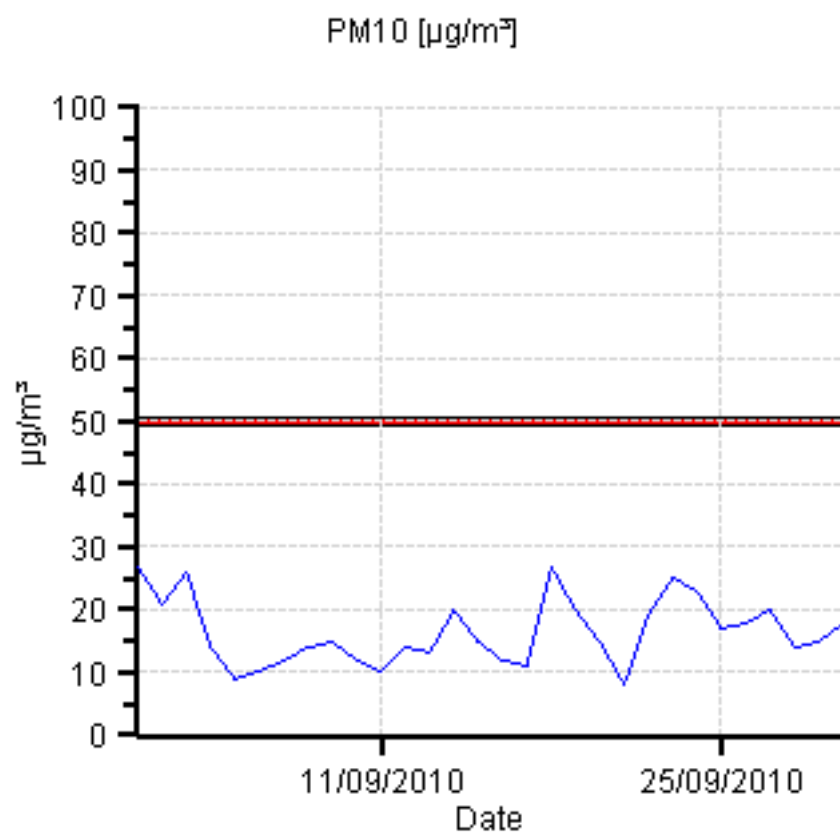

Ambient Air Quality Monitoring Data Report – September 2010

1. Hawthorne St (Southern Low Level) - Maximum Values for September 2010

Parameter	Goal	Averaging Period	Maximum value	Wind Direction	Date & Time
NO2	120 ppb	1 hour	41.98 ppb	57°	07/09/2010 18:00
CO	8 ppm	8 hour	0.75 ppm	153°	28/09/2010 22:30
PM2.5_MC	25 µg/m ³	24 hours	19.14 µg/m ³	240°	18/09/2010 00:00
PM10	50 µg/m ³	24 hours	24.32 µg/m ³	155°	03/09/2010 00:00

Notes: Exceedances – Nil

**Ambient Air Quality Monitoring Data
Report – September 2010**

2. Landcentre (Southern High Level) – Maximum Values for September 2010

Parameter	Goal	Averaging Period	Maximum value	Wind Direction	Date & Time
NO2	120 ppb	1 hour	41.12 ppb	226°	07/09/2010 22:00
CO	8 ppm	8 hour	0.62 ppm	197°	08/09/2010 01:15
PM2.5_MC	25 µg/m ³	24 hours	24.02 µg/m ³	161°	01/09/2010 00:00
PM10	50 µg/m ³	24 hours	26.89 µg/m ³	279°	18/09/2010 00:00

Notes: Exceedances – Nil

**Ambient Air Quality Monitoring Data
Report – September 2010**

3. Northey St (Northern Low Level)– Maximum Values for September 2010

Parameter	Goal	Averaging Period	Maximum value	Wind Direction	Date & Time
NO2	120 ppb	1 hour	49.63 ppb	49°	07/09/2010 18:00
CO	8 ppm	8 hour	0.68 ppm	194°	08/09/2010 01:20
PM2.5_MC	25 µg/m ³	24 hours	19.30 µg/m ³	133°	03/09/2010 00:00
PM10	50 µg/m ³	24 hours	32.59 µg/m ³	133°	03/09/2010 00:00

Notes: Exceedances – Nil

Royal Brisbane Hospital (Northern High Level) – Maximum Values for September 2010

Parameter	Goal	Averaging Period	Maximum value	Wind Direction	Date & Time
NO2	120 ppb	1 hour	32.47 ppb	279°	07/09/2010 07:00
CO	8 ppm	8 hour	0.71 ppm	215°	23/09/2010 12:20
PM2.5_MC	25 µg/m ³	24 hours	11.43 µg/m ³	262°	18/09/2010 12:00
PM10	50 µg/m ³	24 hours	26.07 µg/m ³	203°	14/09/2010 12:00