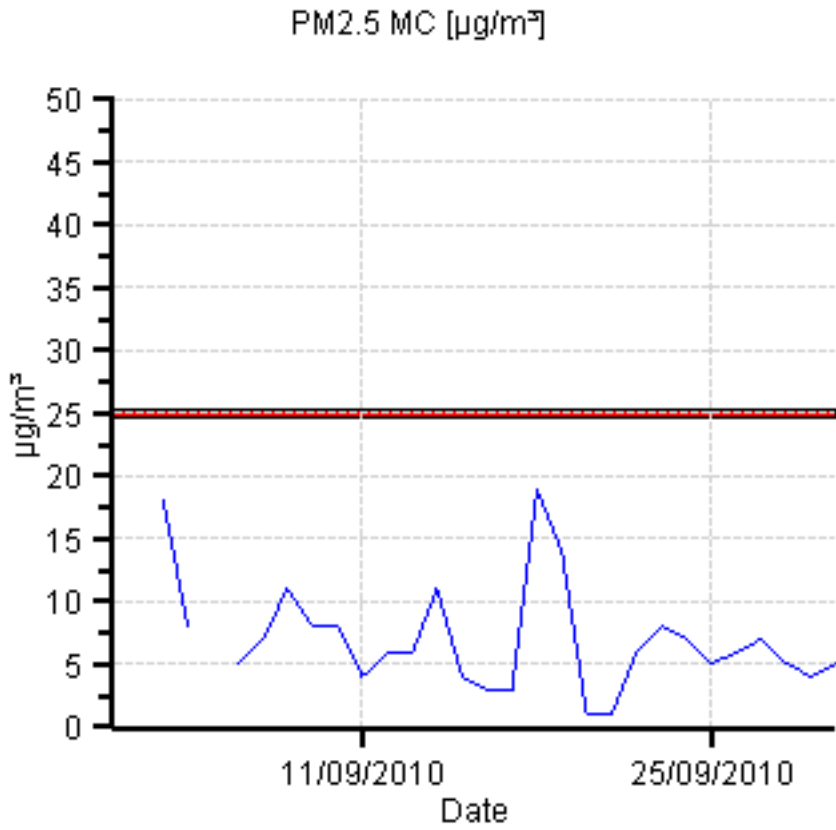

Ambient Air Quality Monitoring Data Report – September 2010

1. Hawthorne St (Southern Low Level) - Maximum Values for September 2010

Parameter	Goal	Averaging Period	Maximum value	Wind Direction	Date & Time
NO2	120 ppb	1 hour	41.98 ppb	57°	07/09/2010 18:00
CO	8 ppm	8 hour	0.75 ppm	153°	28/09/2010 22:30
PM2.5_MC	25 µg/m ³	24 hours	19.14 µg/m ³	240°	18/09/2010 00:00
PM10	50 µg/m ³	24 hours	24.32 µg/m ³	155°	03/09/2010 00:00

Notes: Exceedances – Nil

**Ambient Air Quality Monitoring Data
Report – September 2010**

2. Landcentre (Southern High Level) – Maximum Values for September 2010

Parameter	Goal	Averaging Period	Maximum value	Wind Direction	Date & Time
NO2	120 ppb	1 hour	41.12 ppb	226°	07/09/2010 22:00
CO	8 ppm	8 hour	0.62 ppm	197°	08/09/2010 01:15
PM2.5_MC	25 µg/m ³	24 hours	24.02 µg/m ³	161°	01/09/2010 00:00
PM10	50 µg/m ³	24 hours	26.89 µg/m ³	279°	18/09/2010 00:00

Notes: Exceedances – Nil

**Ambient Air Quality Monitoring Data
Report – September 2010**

3. Northey St (Northern Low Level)– Maximum Values for September 2010

Parameter	Goal	Averaging Period	Maximum value	Wind Direction	Date & Time
NO2	120 ppb	1 hour	49.63 ppb	49°	07/09/2010 18:00
CO	8 ppm	8 hour	0.68 ppm	194°	08/09/2010 01:20
PM2.5_MC	25 µg/m ³	24 hours	19.30 µg/m ³	133°	03/09/2010 00:00
PM10	50 µg/m ³	24 hours	32.59 µg/m ³	133°	03/09/2010 00:00

Notes: Exceedances – Nil

Royal Brisbane Hospital (Northern High Level) – Maximum Values for September 2010

Parameter	Goal	Averaging Period	Maximum value	Wind Direction	Date & Time
NO2	120 ppb	1 hour	32.47 ppb	279°	07/09/2010 07:00
CO	8 ppm	8 hour	0.71 ppm	215°	23/09/2010 12:20
PM2.5_MC	25 µg/m ³	24 hours	11.43 µg/m ³	262°	18/09/2010 12:00
PM10	50 µg/m ³	24 hours	26.07 µg/m ³	203°	14/09/2010 12:00