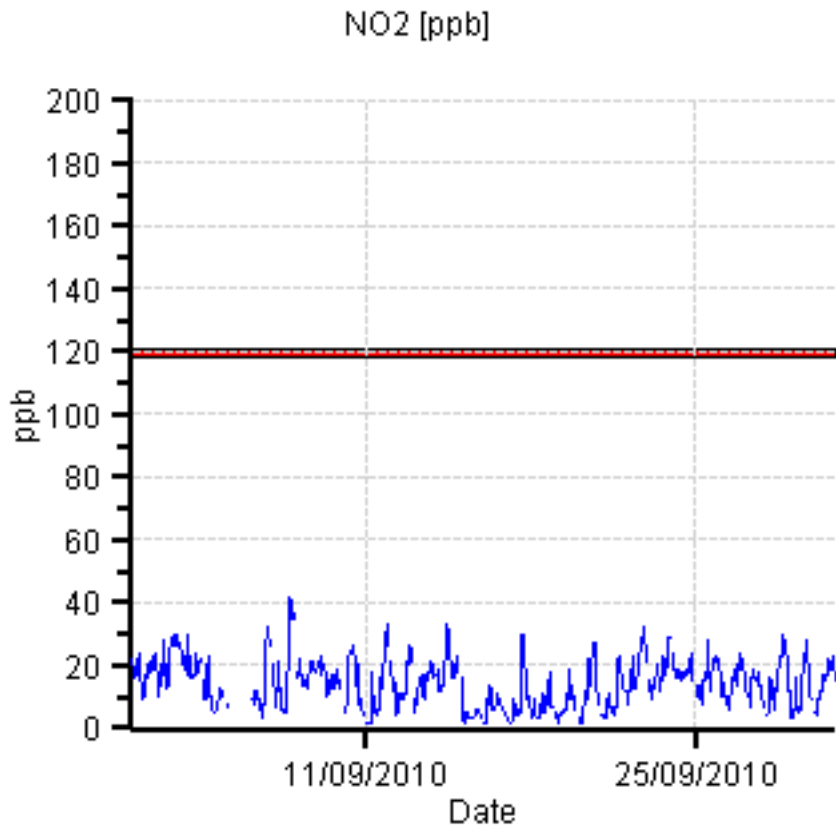

Ambient Air Quality Monitoring Data Report – September 2010

1. Hawthorne St (Southern Low Level) - Maximum Values for September 2010

Parameter	Goal	Averaging Period	Maximum value	Wind Direction	Date & Time
NO2	120 ppb	1 hour	41.98 ppb	57°	07/09/2010 18:00
CO	8 ppm	8 hour	0.75 ppm	153°	28/09/2010 22:30
PM2.5_MC	25 µg/m ³	24 hours	19.14 µg/m ³	240°	18/09/2010 00:00
PM10	50 µg/m ³	24 hours	24.32 µg/m ³	155°	03/09/2010 00:00

Notes: Exceedances – Nil

**Ambient Air Quality Monitoring Data
Report – September 2010**

2. Landcentre (Southern High Level) – Maximum Values for September 2010

Parameter	Goal	Averaging Period	Maximum value	Wind Direction	Date & Time
NO2	120 ppb	1 hour	41.12 ppb	226°	07/09/2010 22:00
CO	8 ppm	8 hour	0.62 ppm	197°	08/09/2010 01:15
PM2.5_MC	25 µg/m ³	24 hours	24.02 µg/m ³	161°	01/09/2010 00:00
PM10	50 µg/m ³	24 hours	26.89 µg/m ³	279°	18/09/2010 00:00

Notes: Exceedances – Nil

**Ambient Air Quality Monitoring Data
Report – September 2010**

3. Northey St (Northern Low Level)– Maximum Values for September 2010

Parameter	Goal	Averaging Period	Maximum value	Wind Direction	Date & Time
NO2	120 ppb	1 hour	49.63 ppb	49°	07/09/2010 18:00
CO	8 ppm	8 hour	0.68 ppm	194°	08/09/2010 01:20
PM2.5_MC	25 µg/m ³	24 hours	19.30 µg/m ³	133°	03/09/2010 00:00
PM10	50 µg/m ³	24 hours	32.59 µg/m ³	133°	03/09/2010 00:00

Notes: Exceedances – Nil

Royal Brisbane Hospital (Northern High Level) – Maximum Values for September 2010

Parameter	Goal	Averaging Period	Maximum value	Wind Direction	Date & Time
NO2	120 ppb	1 hour	32.47 ppb	279°	07/09/2010 07:00
CO	8 ppm	8 hour	0.71 ppm	215°	23/09/2010 12:20
PM2.5_MC	25 µg/m ³	24 hours	11.43 µg/m ³	262°	18/09/2010 12:00
PM10	50 µg/m ³	24 hours	26.07 µg/m ³	203°	14/09/2010 12:00