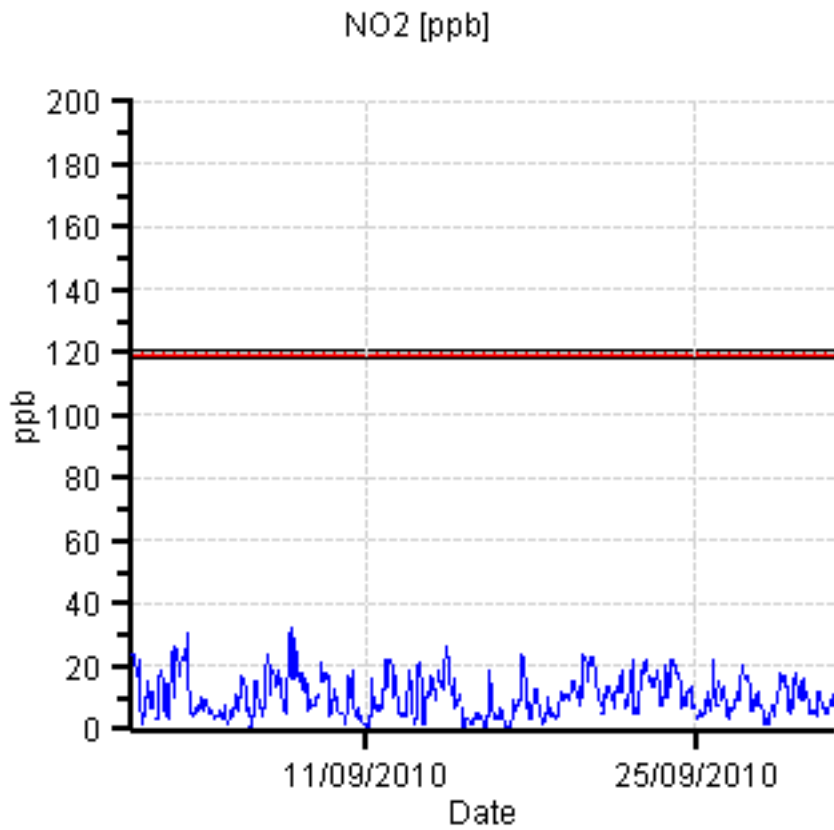

Ambient Air Quality Monitoring Data Report – September 2010

1. Hawthorne St (Southern Low Level) - Maximum Values for September 2010

Parameter	Goal	Averaging Period	Maximum value	Wind Direction	Date & Time
NO2	120 ppb	1 hour	41.98 ppb	57°	07/09/2010 18:00
CO	8 ppm	8 hour	0.75 ppm	153°	28/09/2010 22:30
PM2.5_MC	25 µg/m ³	24 hours	19.14 µg/m ³	240°	18/09/2010 00:00
PM10	50 µg/m ³	24 hours	24.32 µg/m ³	155°	03/09/2010 00:00

Notes: Exceedances – Nil

**Ambient Air Quality Monitoring Data
Report – September 2010**

2. Landcentre (Southern High Level) – Maximum Values for September 2010

Parameter	Goal	Averaging Period	Maximum value	Wind Direction	Date & Time
NO2	120 ppb	1 hour	41.12 ppb	226°	07/09/2010 22:00
CO	8 ppm	8 hour	0.62 ppm	197°	08/09/2010 01:15
PM2.5_MC	25 µg/m ³	24 hours	24.02 µg/m ³	161°	01/09/2010 00:00
PM10	50 µg/m ³	24 hours	26.89 µg/m ³	279°	18/09/2010 00:00

Notes: Exceedances – Nil

**Ambient Air Quality Monitoring Data
Report – September 2010**

3. Northey St (Northern Low Level)– Maximum Values for September 2010

Parameter	Goal	Averaging Period	Maximum value	Wind Direction	Date & Time
NO2	120 ppb	1 hour	49.63 ppb	49°	07/09/2010 18:00
CO	8 ppm	8 hour	0.68 ppm	194°	08/09/2010 01:20
PM2.5_MC	25 µg/m ³	24 hours	19.30 µg/m ³	133°	03/09/2010 00:00
PM10	50 µg/m ³	24 hours	32.59 µg/m ³	133°	03/09/2010 00:00

Notes: Exceedances – Nil

Royal Brisbane Hospital (Northern High Level) – Maximum Values for September 2010

Parameter	Goal	Averaging Period	Maximum value	Wind Direction	Date & Time
NO2	120 ppb	1 hour	32.47 ppb	279°	07/09/2010 07:00
CO	8 ppm	8 hour	0.71 ppm	215°	23/09/2010 12:20
PM2.5_MC	25 µg/m ³	24 hours	11.43 µg/m ³	262°	18/09/2010 12:00
PM10	50 µg/m ³	24 hours	26.07 µg/m ³	203°	14/09/2010 12:00