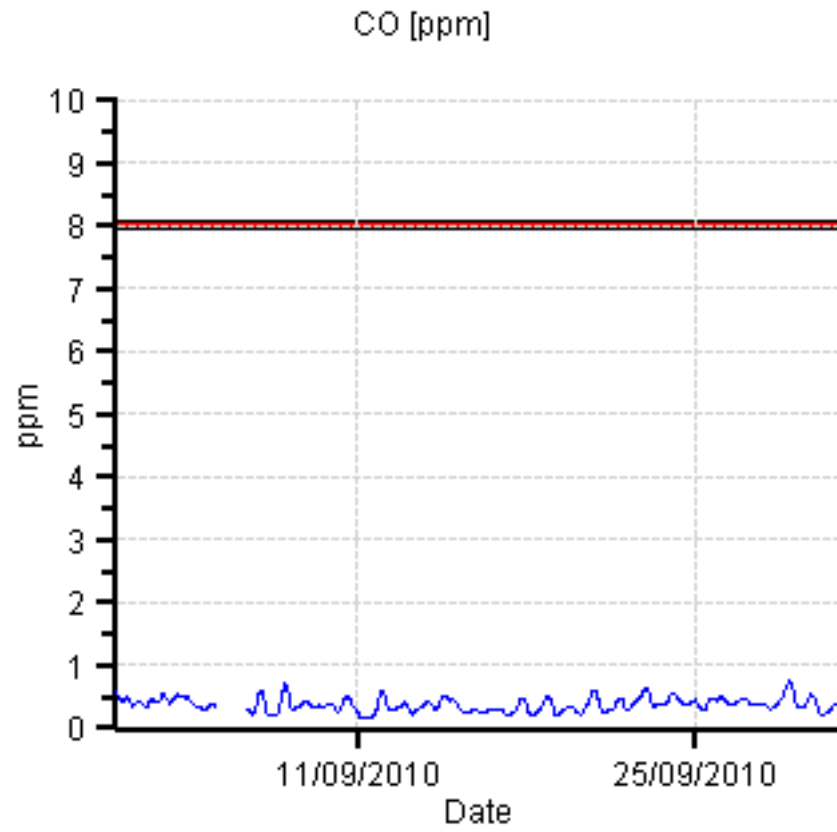

Ambient Air Quality Monitoring Data Report – September 2010

1. Hawthorne St (Southern Low Level) - Maximum Values for September 2010

Parameter	Goal	Averaging Period	Maximum value	Wind Direction	Date & Time
NO2	120 ppb	1 hour	41.98 ppb	57°	07/09/2010 18:00
CO	8 ppm	8 hour	0.75 ppm	153°	28/09/2010 22:30
PM2.5_MC	25 µg/m ³	24 hours	19.14 µg/m ³	240°	18/09/2010 00:00
PM10	50 µg/m ³	24 hours	24.32 µg/m ³	155°	03/09/2010 00:00

Notes: Exceedances – Nil

**Ambient Air Quality Monitoring Data
Report – September 2010**

2. Landcentre (Southern High Level) – Maximum Values for September 2010

Parameter	Goal	Averaging Period	Maximum value	Wind Direction	Date & Time
NO2	120 ppb	1 hour	41.12 ppb	226°	07/09/2010 22:00
CO	8 ppm	8 hour	0.62 ppm	197°	08/09/2010 01:15
PM2.5_MC	25 µg/m ³	24 hours	24.02 µg/m ³	161°	01/09/2010 00:00
PM10	50 µg/m ³	24 hours	26.89 µg/m ³	279°	18/09/2010 00:00

Notes: Exceedances – Nil

**Ambient Air Quality Monitoring Data
Report – September 2010**

3. Northey St (Northern Low Level)– Maximum Values for September 2010

Parameter	Goal	Averaging Period	Maximum value	Wind Direction	Date & Time
NO2	120 ppb	1 hour	49.63 ppb	49°	07/09/2010 18:00
CO	8 ppm	8 hour	0.68 ppm	194°	08/09/2010 01:20
PM2.5_MC	25 µg/m ³	24 hours	19.30 µg/m ³	133°	03/09/2010 00:00
PM10	50 µg/m ³	24 hours	32.59 µg/m ³	133°	03/09/2010 00:00

Notes: Exceedances – Nil

Royal Brisbane Hospital (Northern High Level) – Maximum Values for September 2010

Parameter	Goal	Averaging Period	Maximum value	Wind Direction	Date & Time
NO2	120 ppb	1 hour	32.47 ppb	279°	07/09/2010 07:00
CO	8 ppm	8 hour	0.71 ppm	215°	23/09/2010 12:20
PM2.5_MC	25 µg/m ³	24 hours	11.43 µg/m ³	262°	18/09/2010 12:00
PM10	50 µg/m ³	24 hours	26.07 µg/m ³	203°	14/09/2010 12:00