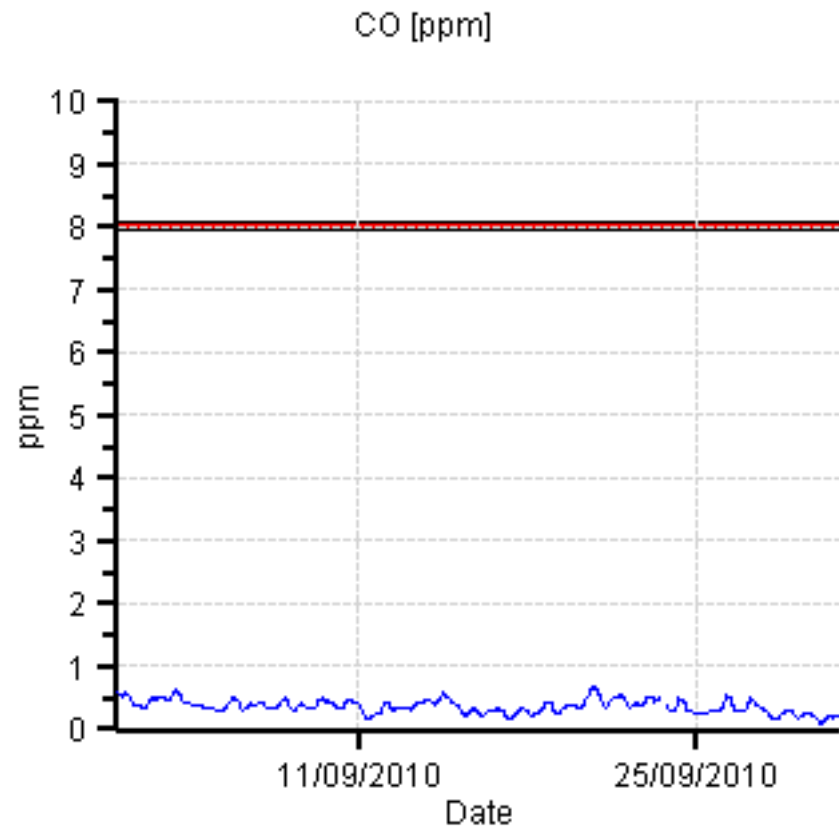

Ambient Air Quality Monitoring Data Report – September 2010

1. Hawthorne St (Southern Low Level) - Maximum Values for September 2010

Parameter	Goal	Averaging Period	Maximum value	Wind Direction	Date & Time
NO2	120 ppb	1 hour	41.98 ppb	57°	07/09/2010 18:00
CO	8 ppm	8 hour	0.75 ppm	153°	28/09/2010 22:30
PM2.5_MC	25 µg/m ³	24 hours	19.14 µg/m ³	240°	18/09/2010 00:00
PM10	50 µg/m ³	24 hours	24.32 µg/m ³	155°	03/09/2010 00:00

Notes: Exceedances – Nil

**Ambient Air Quality Monitoring Data
Report – September 2010**

2. Landcentre (Southern High Level) – Maximum Values for September 2010

Parameter	Goal	Averaging Period	Maximum value	Wind Direction	Date & Time
NO2	120 ppb	1 hour	41.12 ppb	226°	07/09/2010 22:00
CO	8 ppm	8 hour	0.62 ppm	197°	08/09/2010 01:15
PM2.5_MC	25 µg/m ³	24 hours	24.02 µg/m ³	161°	01/09/2010 00:00
PM10	50 µg/m ³	24 hours	26.89 µg/m ³	279°	18/09/2010 00:00

Notes: Exceedances – Nil

**Ambient Air Quality Monitoring Data
Report – September 2010**

3. Northey St (Northern Low Level)– Maximum Values for September 2010

Parameter	Goal	Averaging Period	Maximum value	Wind Direction	Date & Time
NO2	120 ppb	1 hour	49.63 ppb	49°	07/09/2010 18:00
CO	8 ppm	8 hour	0.68 ppm	194°	08/09/2010 01:20
PM2.5_MC	25 µg/m ³	24 hours	19.30 µg/m ³	133°	03/09/2010 00:00
PM10	50 µg/m ³	24 hours	32.59 µg/m ³	133°	03/09/2010 00:00

Notes: Exceedances – Nil

Royal Brisbane Hospital (Northern High Level) – Maximum Values for September 2010

Parameter	Goal	Averaging Period	Maximum value	Wind Direction	Date & Time
NO2	120 ppb	1 hour	32.47 ppb	279°	07/09/2010 07:00
CO	8 ppm	8 hour	0.71 ppm	215°	23/09/2010 12:20
PM2.5_MC	25 µg/m ³	24 hours	11.43 µg/m ³	262°	18/09/2010 12:00
PM10	50 µg/m ³	24 hours	26.07 µg/m ³	203°	14/09/2010 12:00