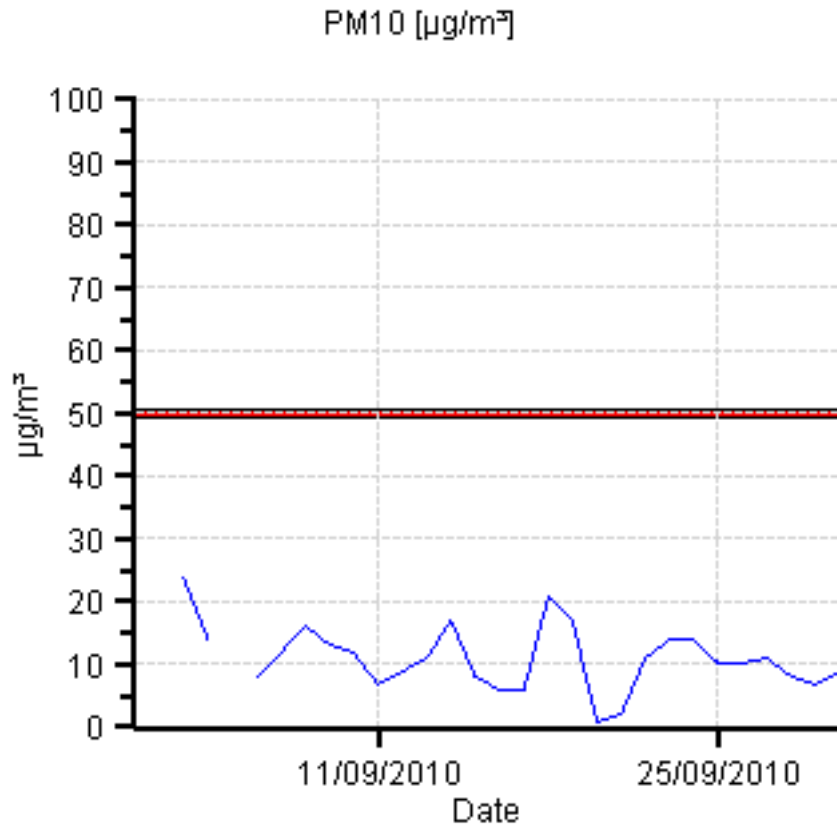

Ambient Air Quality Monitoring Data Report – September 2010

1. Hawthorne St (Southern Low Level) - Maximum Values for September 2010

Parameter	Goal	Averaging Period	Maximum value	Wind Direction	Date & Time
NO2	120 ppb	1 hour	41.98 ppb	57°	07/09/2010 18:00
CO	8 ppm	8 hour	0.75 ppm	153°	28/09/2010 22:30
PM2.5_MC	25 µg/m ³	24 hours	19.14 µg/m ³	240°	18/09/2010 00:00
PM10	50 µg/m ³	24 hours	24.32 µg/m ³	155°	03/09/2010 00:00

Notes: Exceedances – Nil

**Ambient Air Quality Monitoring Data
Report – September 2010**

2. Landcentre (Southern High Level) – Maximum Values for September 2010

Parameter	Goal	Averaging Period	Maximum value	Wind Direction	Date & Time
NO2	120 ppb	1 hour	41.12 ppb	226°	07/09/2010 22:00
CO	8 ppm	8 hour	0.62 ppm	197°	08/09/2010 01:15
PM2.5_MC	25 µg/m ³	24 hours	24.02 µg/m ³	161°	01/09/2010 00:00
PM10	50 µg/m ³	24 hours	26.89 µg/m ³	279°	18/09/2010 00:00

Notes: Exceedances – Nil

**Ambient Air Quality Monitoring Data
Report – September 2010**

3. Northey St (Northern Low Level)– Maximum Values for September 2010

Parameter	Goal	Averaging Period	Maximum value	Wind Direction	Date & Time
NO2	120 ppb	1 hour	49.63 ppb	49°	07/09/2010 18:00
CO	8 ppm	8 hour	0.68 ppm	194°	08/09/2010 01:20
PM2.5_MC	25 µg/m ³	24 hours	19.30 µg/m ³	133°	03/09/2010 00:00
PM10	50 µg/m ³	24 hours	32.59 µg/m ³	133°	03/09/2010 00:00

Notes: Exceedances – Nil

Royal Brisbane Hospital (Northern High Level) – Maximum Values for September 2010

Parameter	Goal	Averaging Period	Maximum value	Wind Direction	Date & Time
NO2	120 ppb	1 hour	32.47 ppb	279°	07/09/2010 07:00
CO	8 ppm	8 hour	0.71 ppm	215°	23/09/2010 12:20
PM2.5_MC	25 µg/m ³	24 hours	11.43 µg/m ³	262°	18/09/2010 12:00
PM10	50 µg/m ³	24 hours	26.07 µg/m ³	203°	14/09/2010 12:00