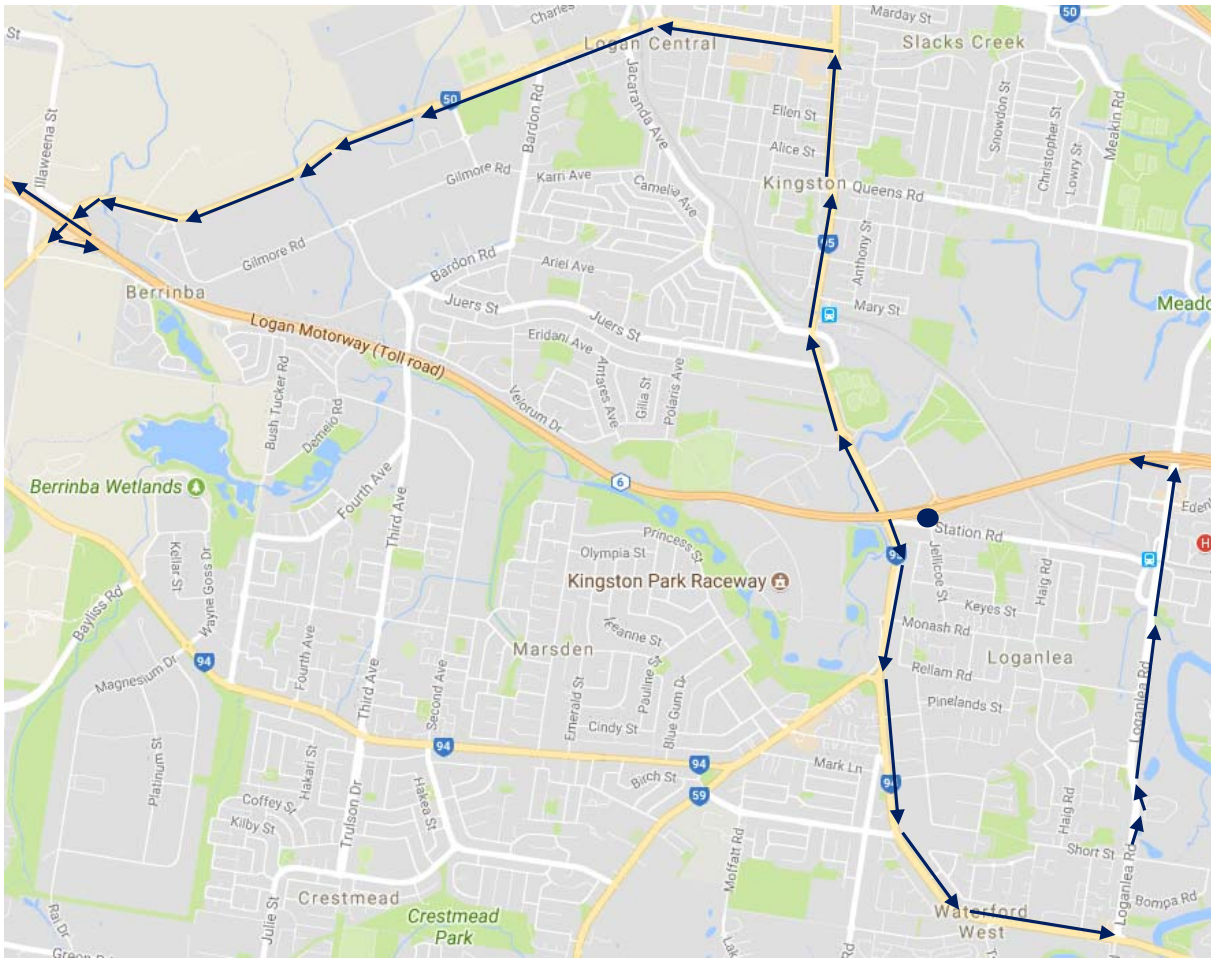

Detour - Kingston Road westbound on-ramp closure

Ramp closure ●
Detour →

FOR MORE INFO
website govianetwork.com.au | email motorwayenquiries@govianetwork.com.au | call 0428 125 618 | twitter @govianetwork

All updates and planned activities are subject to weather, schedule changes and variables.