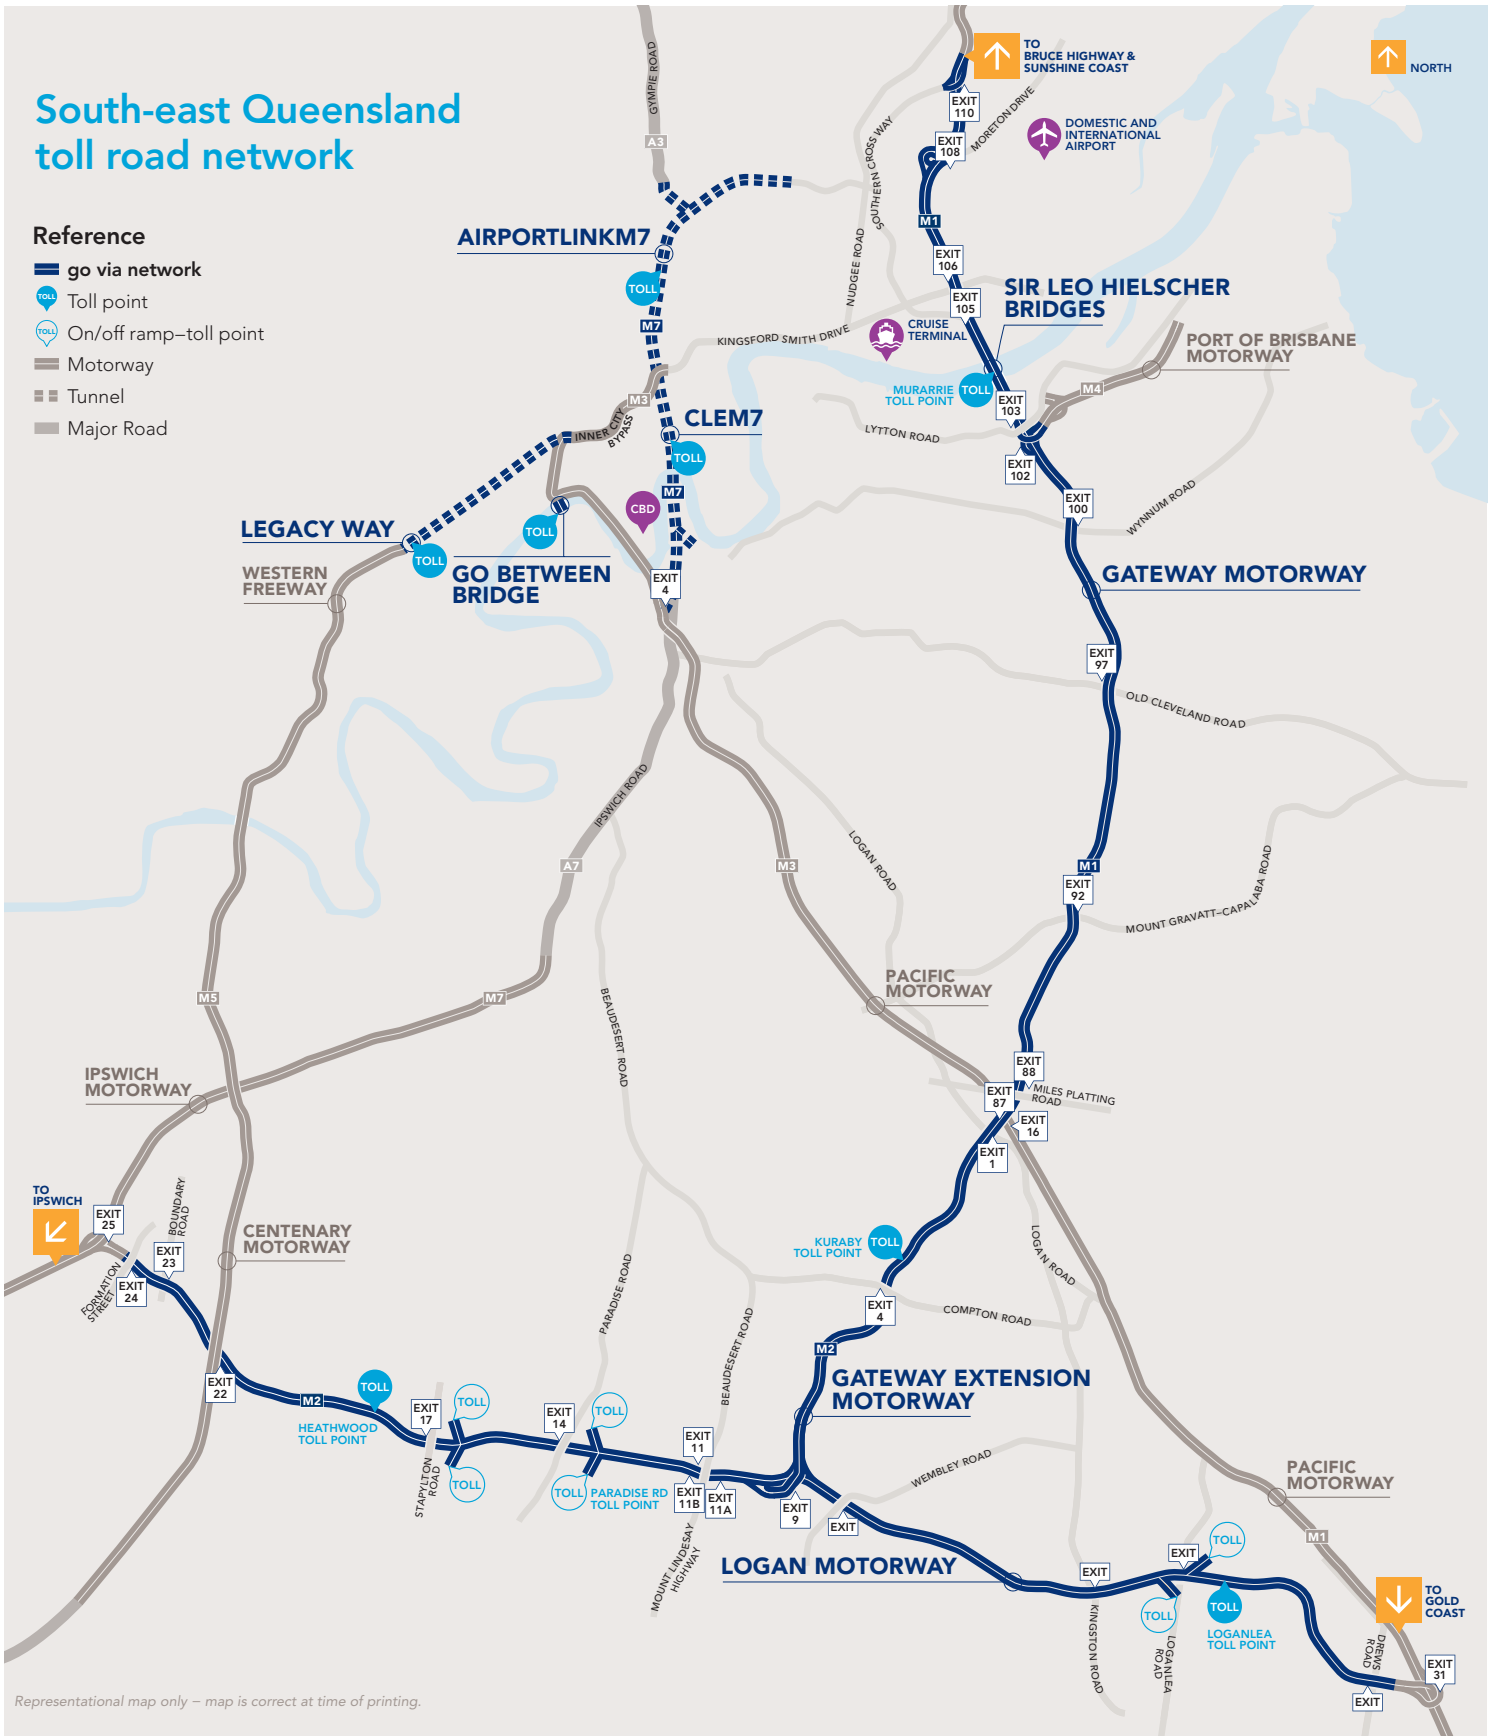

South-east Queensland toll road network

Reference

-  go via network
-  Toll point
-  On/off ramp-toll point
-  Motorway
-  Tunnel
-  Major Road

Representational map only – map is correct at time of printing.